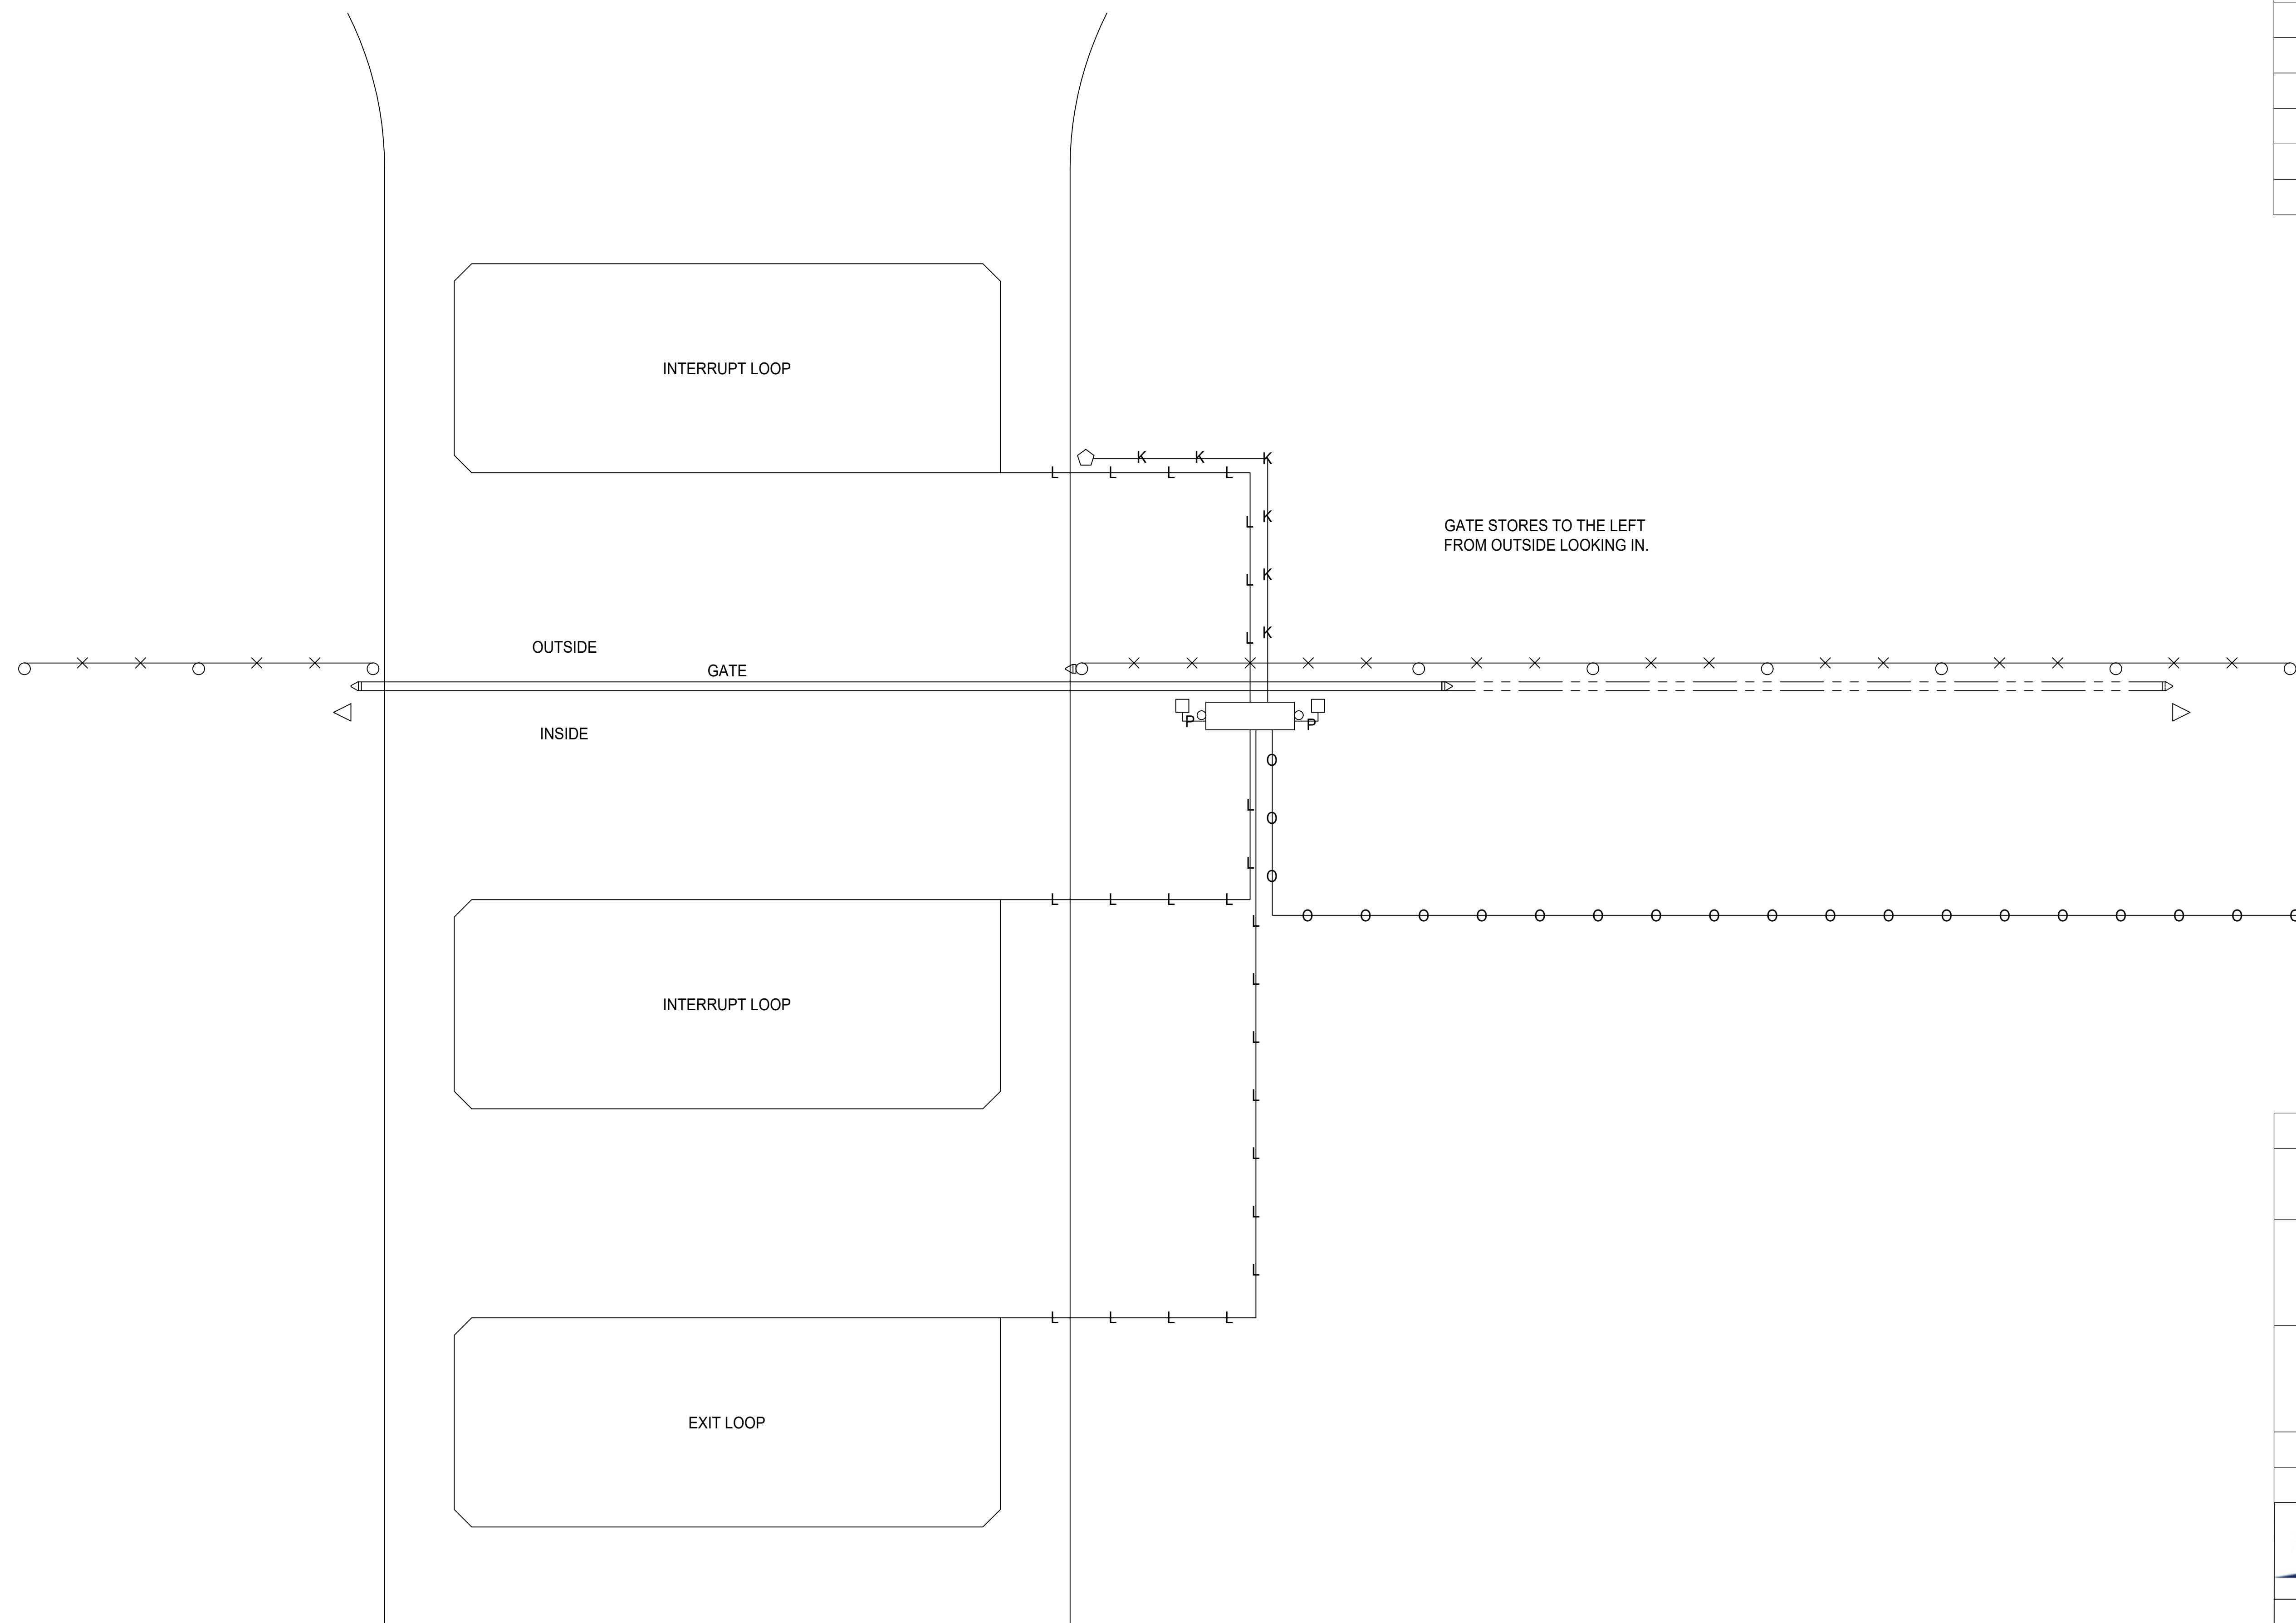

LEGEND	
	OPERATOR
	KEYPAD
	REFLECTOR
	PHOTOEYE
	KEYPAD WIRE
	LOOP WIRE
	PHOTOEYE WIRE
	HIGH VOLTAGE WIRE
	FENCELINE
	GATE PATH

OPERATOR MFR.	MODEL
LIFTMASTER	SL585
	SL595
LINEAR	HSLG
	GSLG
	VS-GSLG
HYSECURITY	SLIDESMART HD-15F
	SLIDESMART HD25
	SLIDESMART HD30

**SINGLE SLIDE CANTILEVER GATE
ELECTRICAL REQUIREMENT DRAWING
LIFTMASTER, LINEAR AND HYSECURITY**