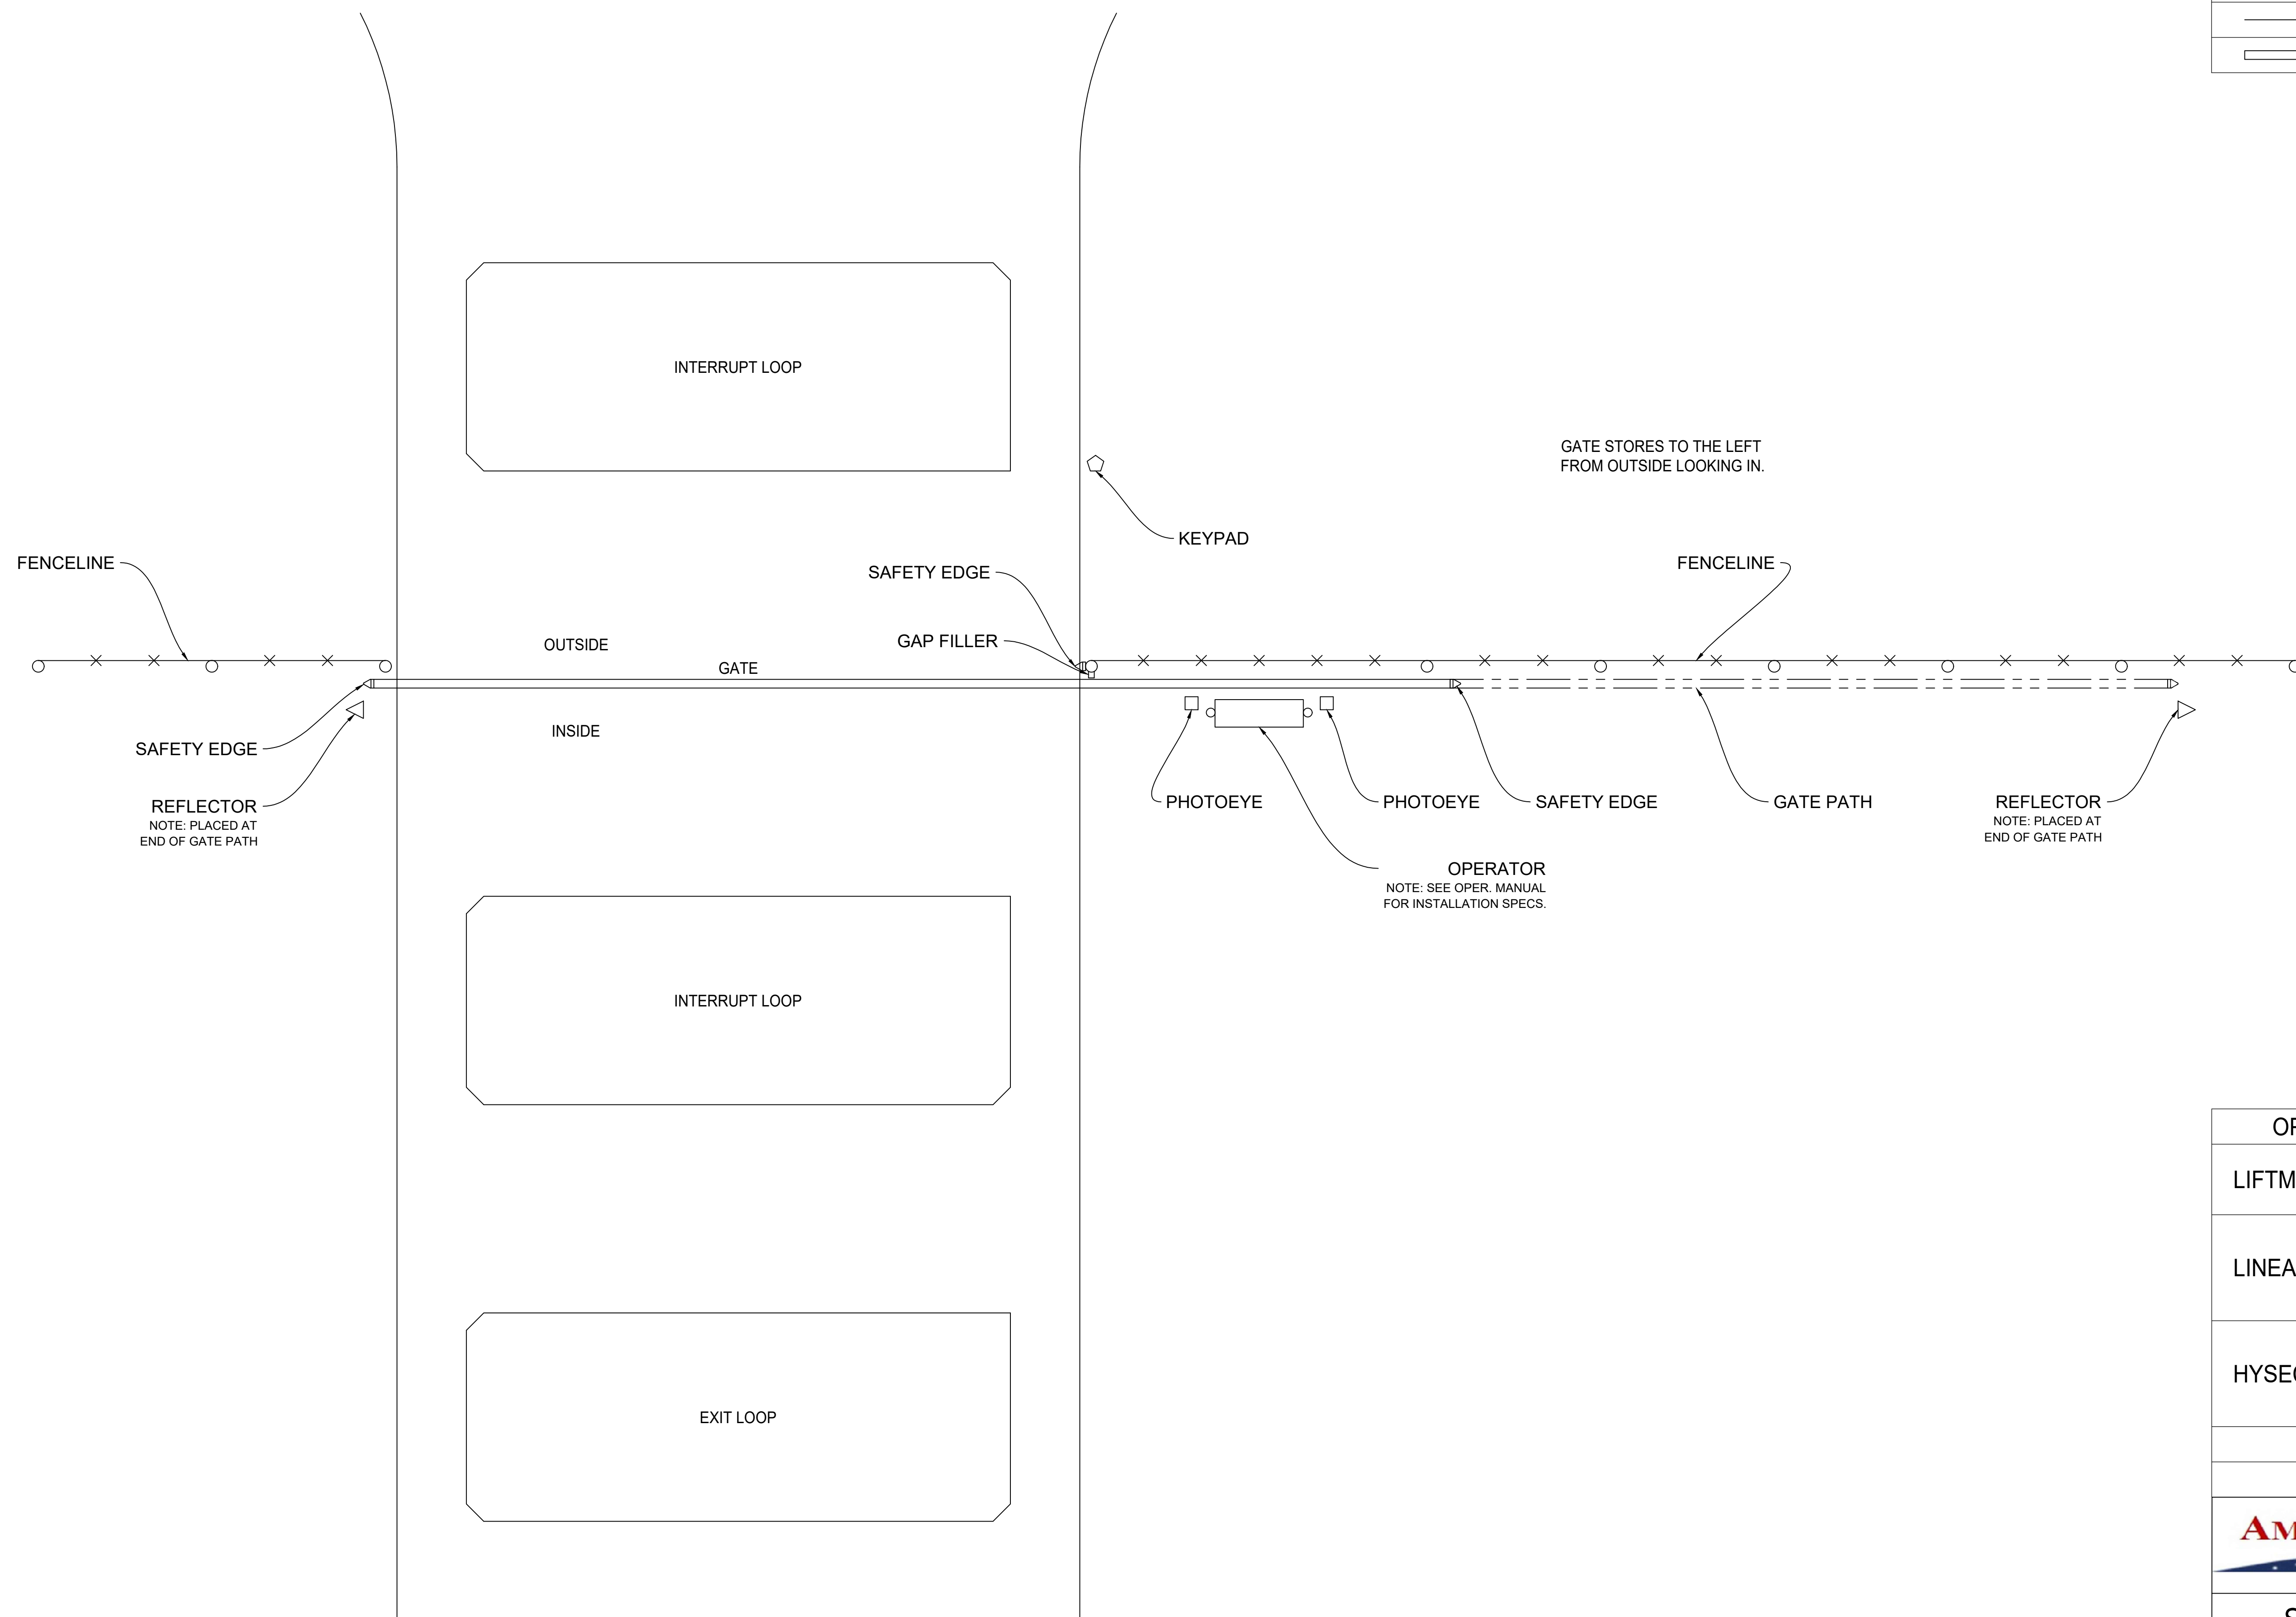

LEGEND	
	OPERATOR
	KEYPAD
	REFLECTOR
	PHOTOEYE
	FENCELINE
	GATE PATH

OPERATOR MFR.	MODEL
LIFTMASTER	SL585
	SL595
LINEAR	HSLG
	GSLG
	VS-GSLG
HYSECURITY	SLIDESMART HD-15F
	SLIDESMART HD25
	SLIDESMART HD30

**SINGLE SLIDE CANTILEVER GATE
EQUIPMENT CALL-OUT DRAWING
LIFTMASTER, LINEAR AND HYSECURITY**