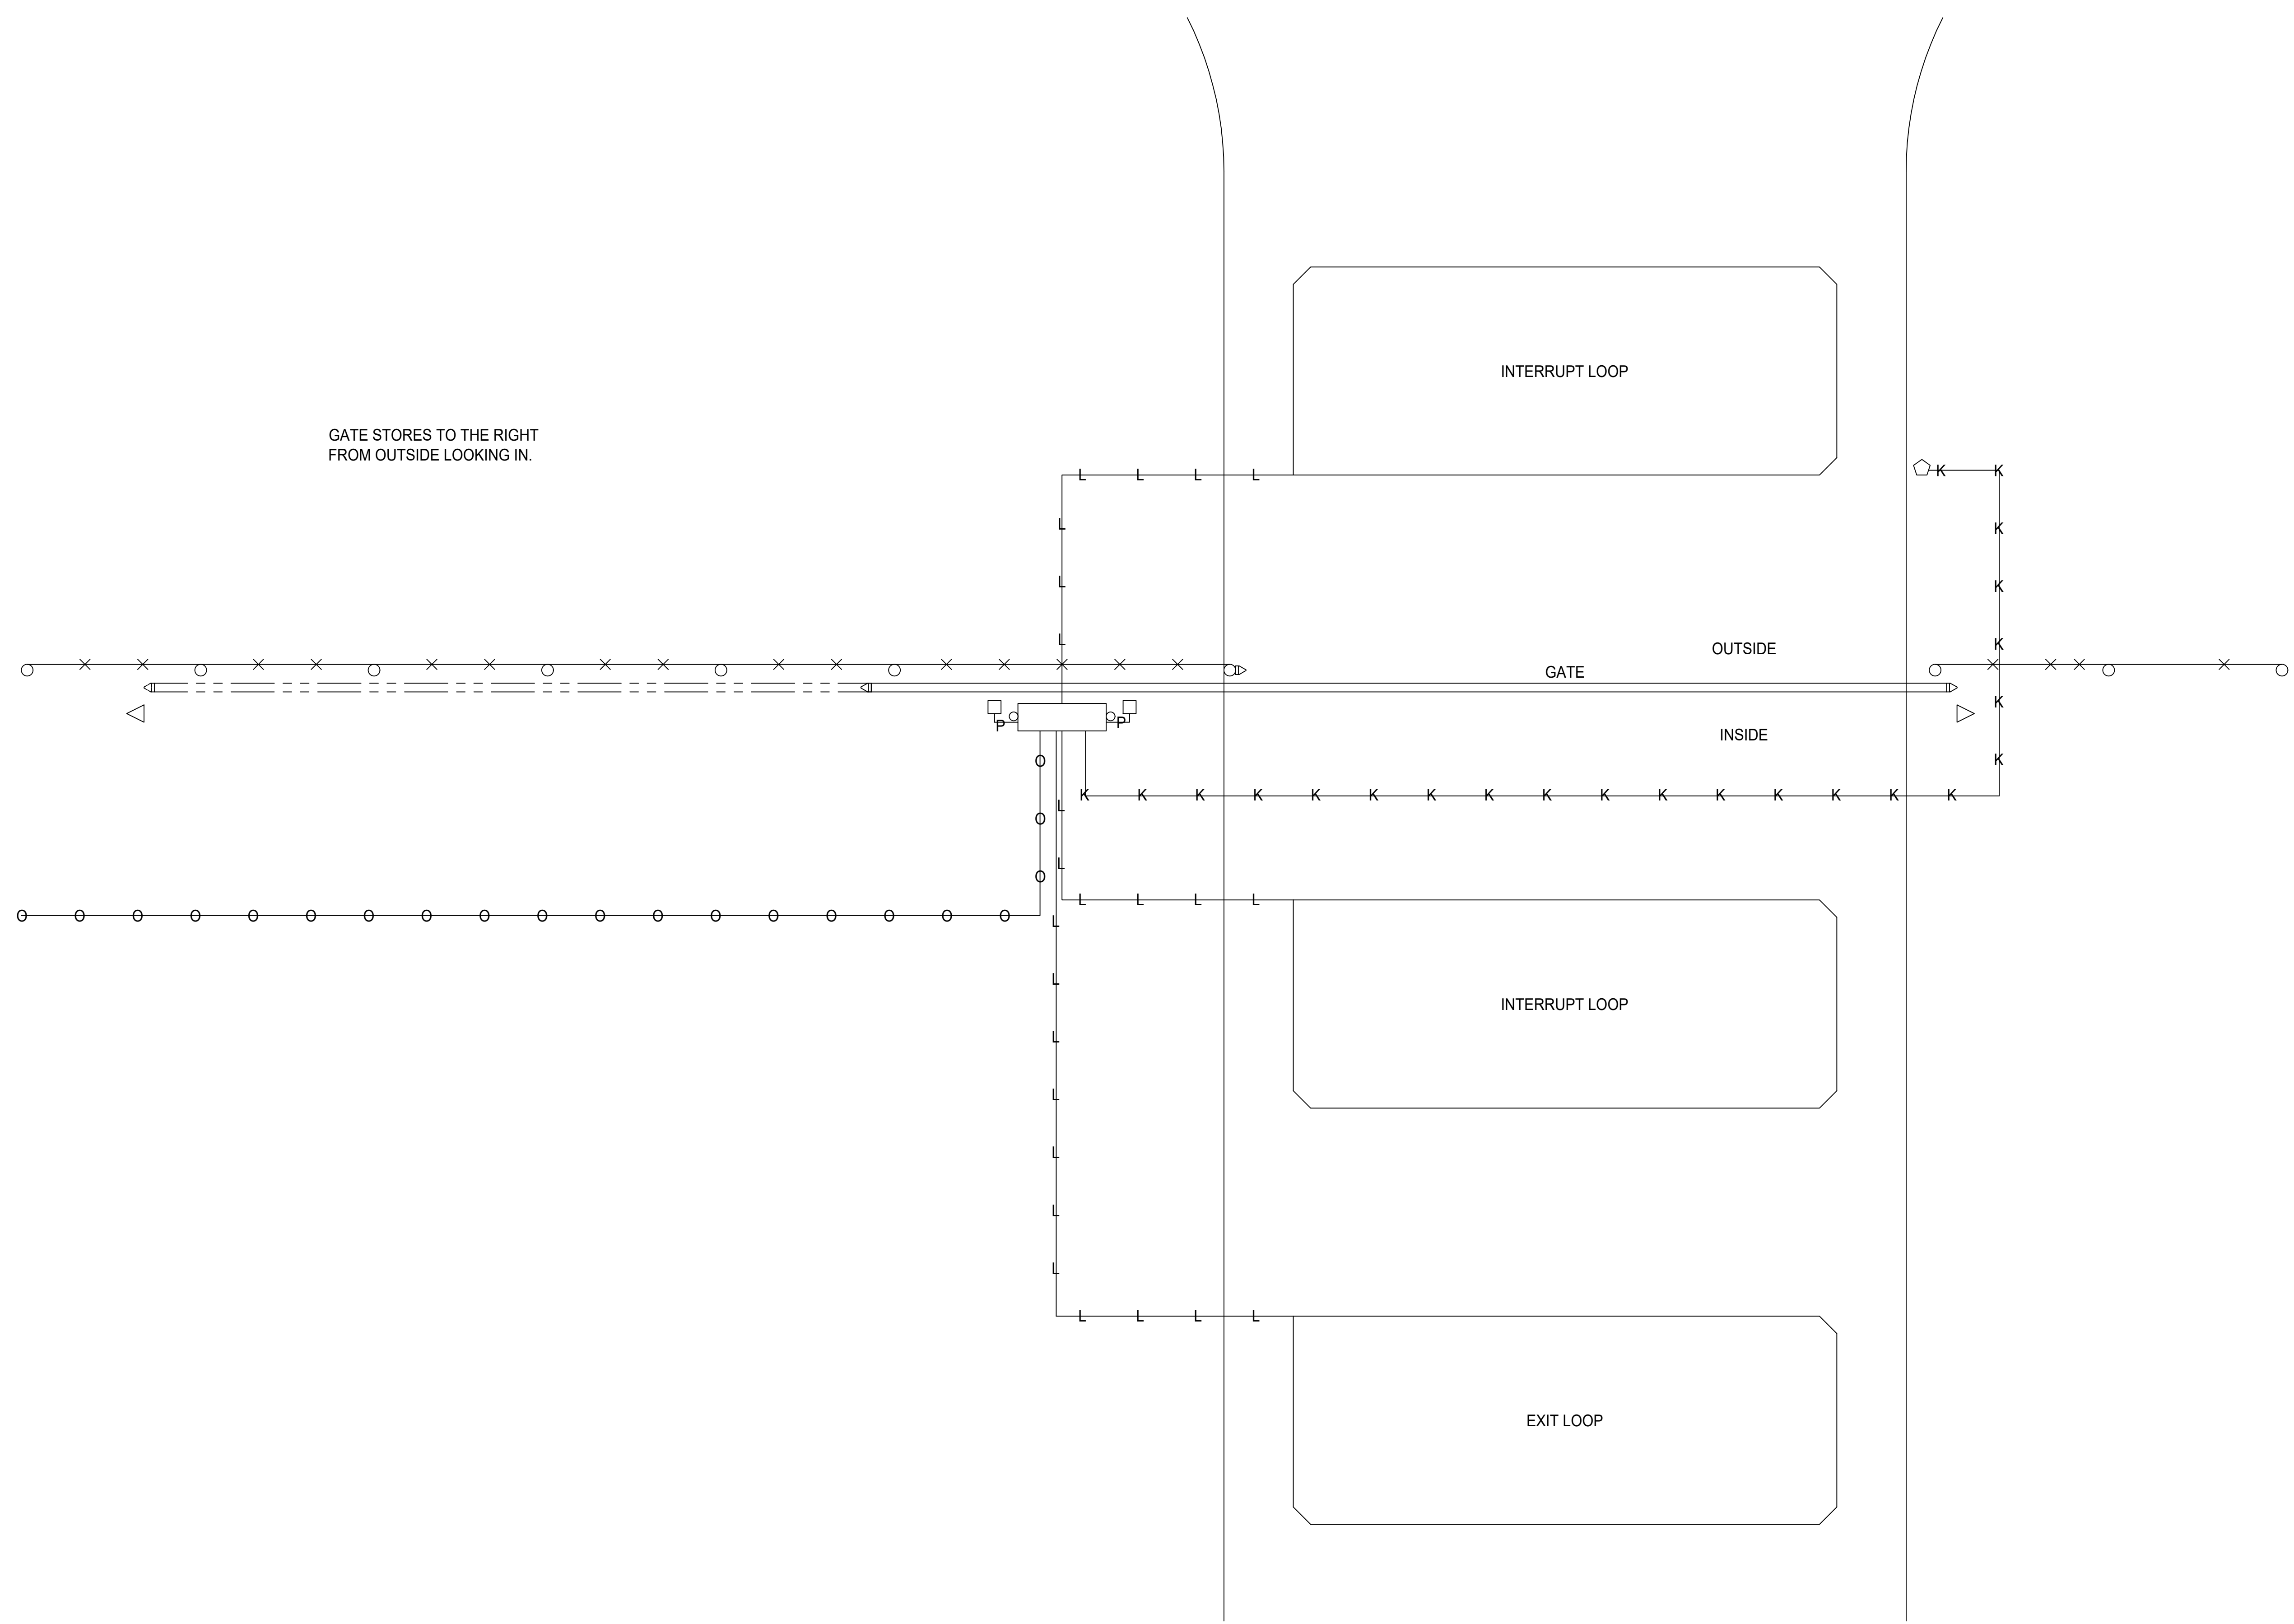

| LEGEND | |
|--------|-------------------|
| | OPERATOR |
| | KEYPAD |
| | REFLECTOR |
| | PHOTOEYE |
| | KEYPAD WIRE |
| | LOOP WIRE |
| | PHOTOEYE WIRE |
| | HIGH VOLTAGE WIRE |
| | FENCELINE |
| | GATE PATH |

| OPERATOR MFR. | MODEL |
|---------------|-------------------|
| LIFTMASTER | SL585 |
| | SL595 |
| LINEAR | HSLG |
| | GSLG |
| | VS-GSLG |
| HYSECURITY | SLIDESMART HD-15F |
| | SLIDESMART HD25 |
| | SLIDESMART HD30 |

**SINGLE SLIDE CANTILEVER GATE (RIGHT)
ELECTRICAL REQUIREMENT DRAWING
LIFTMASTER, LINEAR AND HYSECURITY**