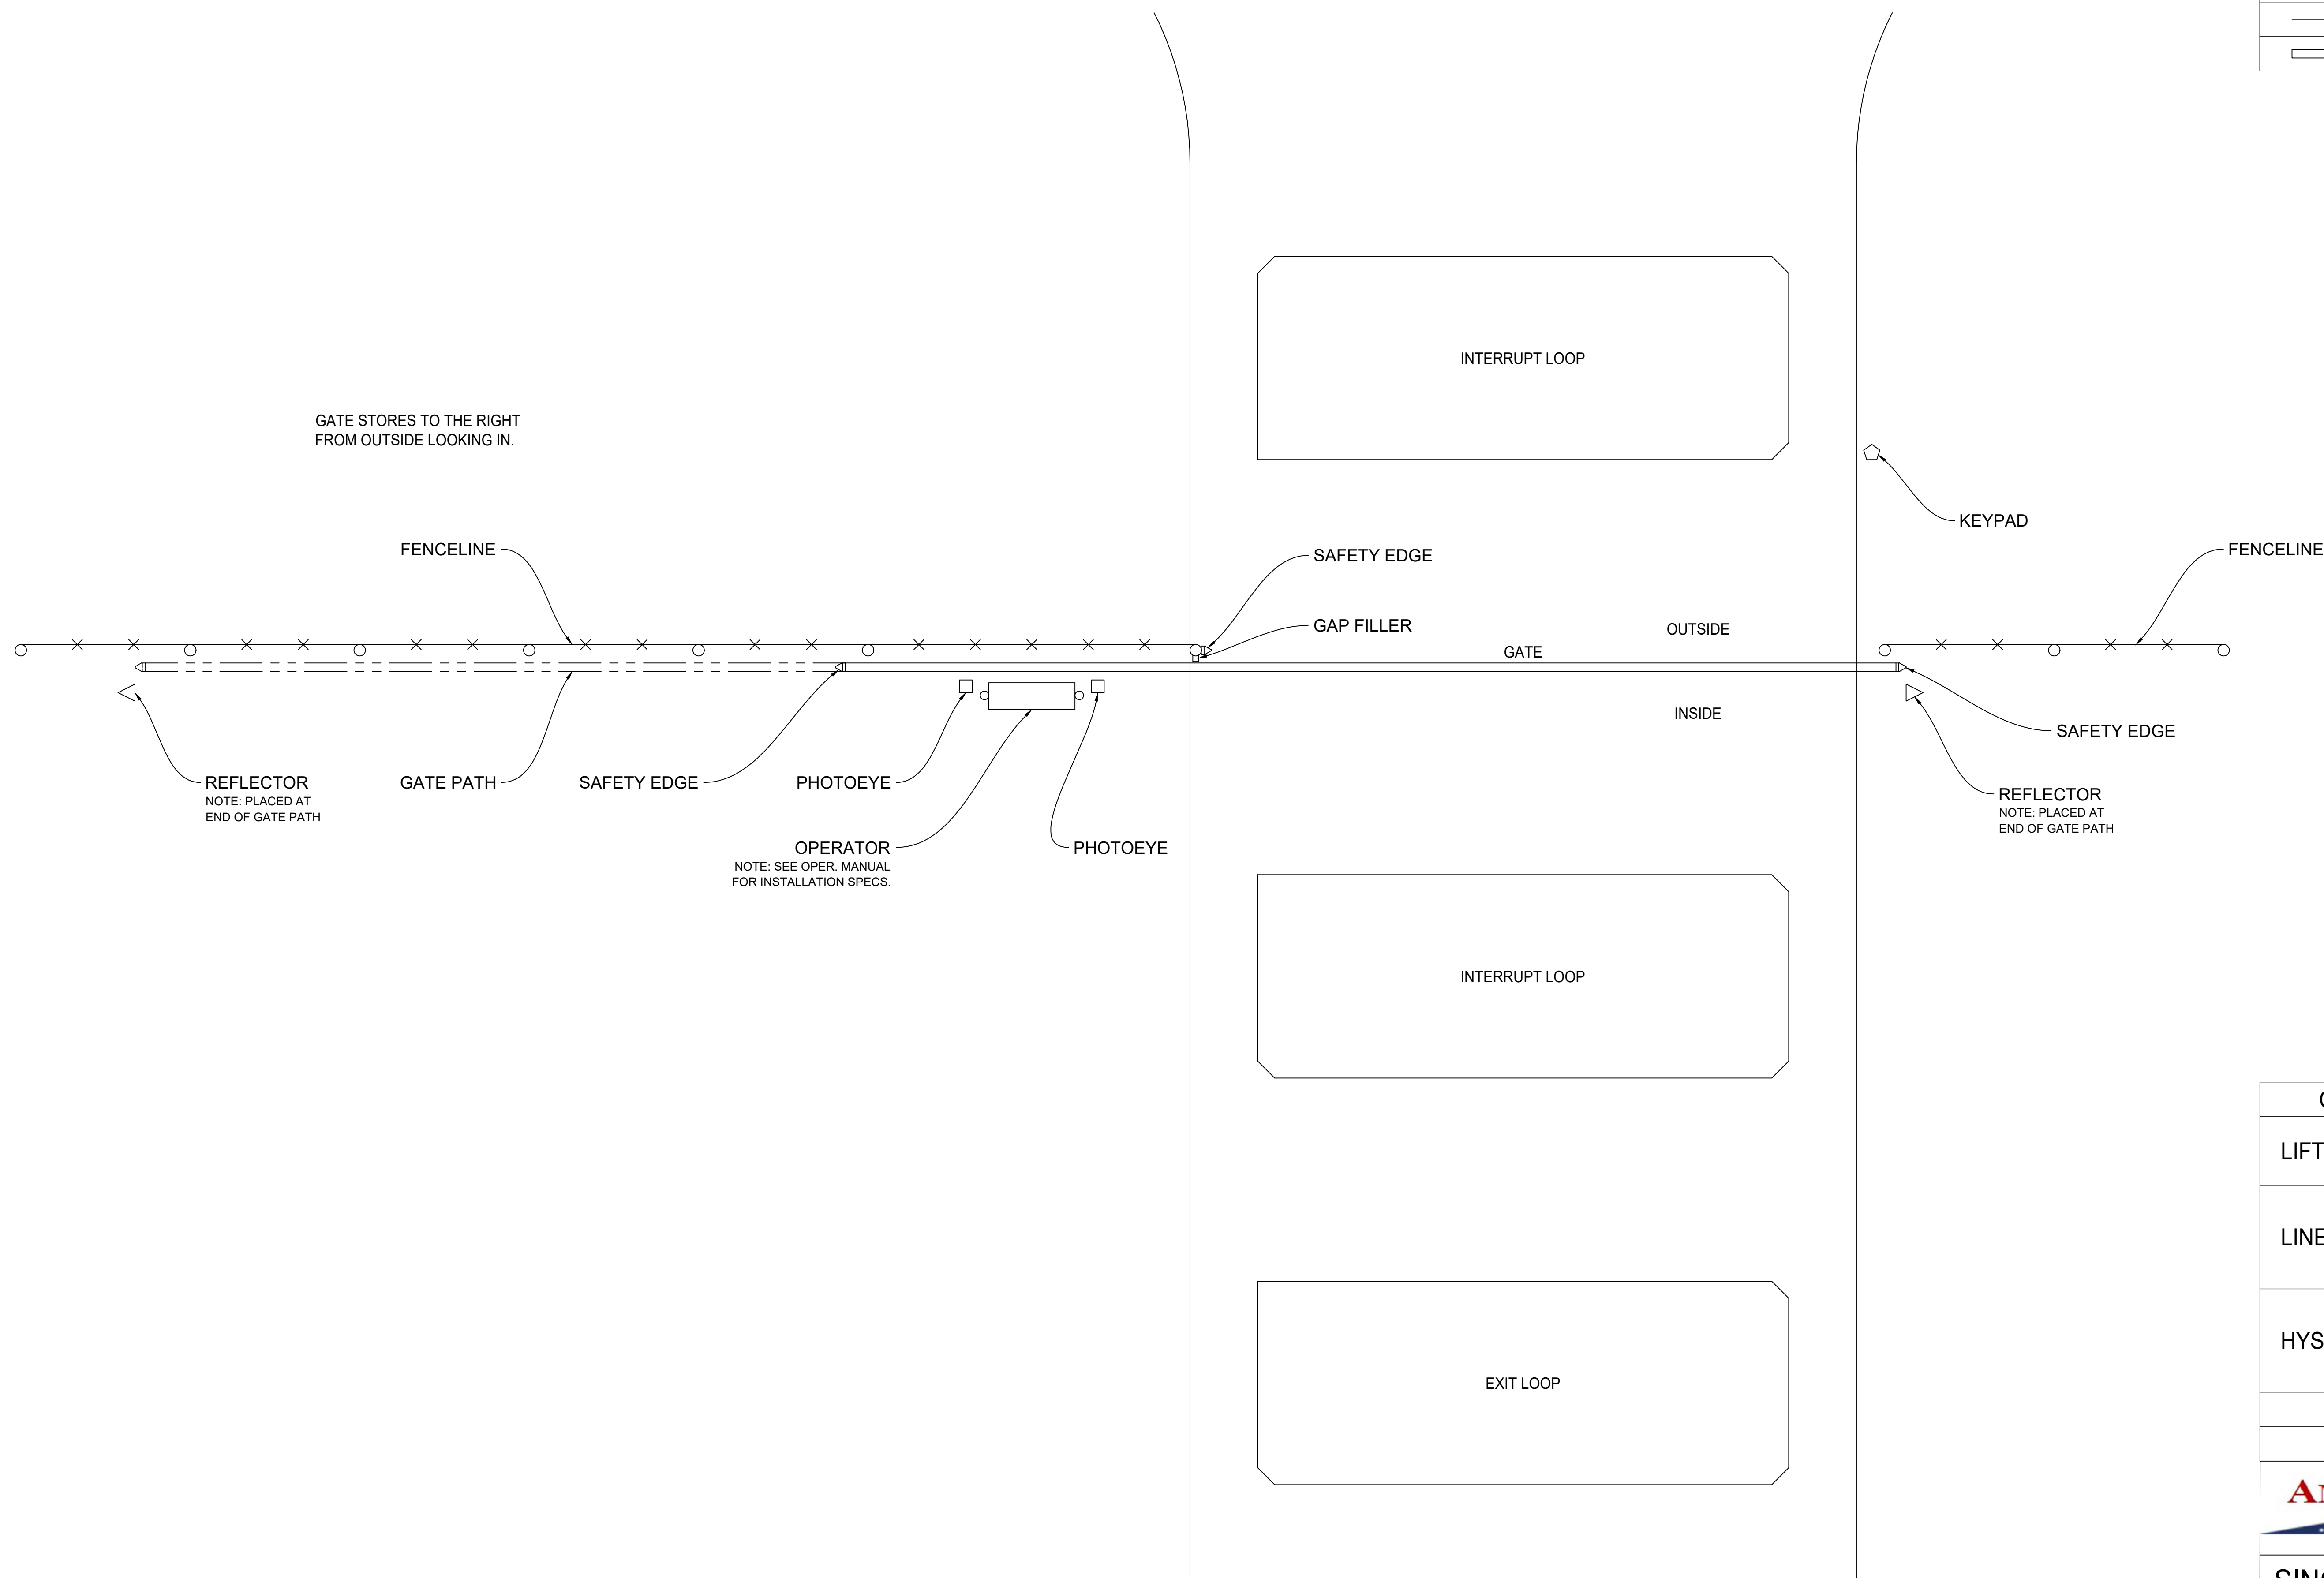

LEGEND	
	OPERATOR
	KEYPAD
	REFLECTOR
	PHOTOEYE
	FENCELINE
	GATE PATH

OPERATOR MFR.	MODEL
LIFTMASTER	SL585
	SL595
LINEAR	HSLG
	GSLG
	VS-GSLG
HYSECURITY	SLIDESMART HD-15F
	SLIDESMART HD25
	SLIDESMART HD30

**SINGLE SLIDE CANTILEVER GATE (RIGHT)
EQUIPMENT CALL-OUT DRAWING
LIFTMASTER, LINEAR AND HYSECURITY**