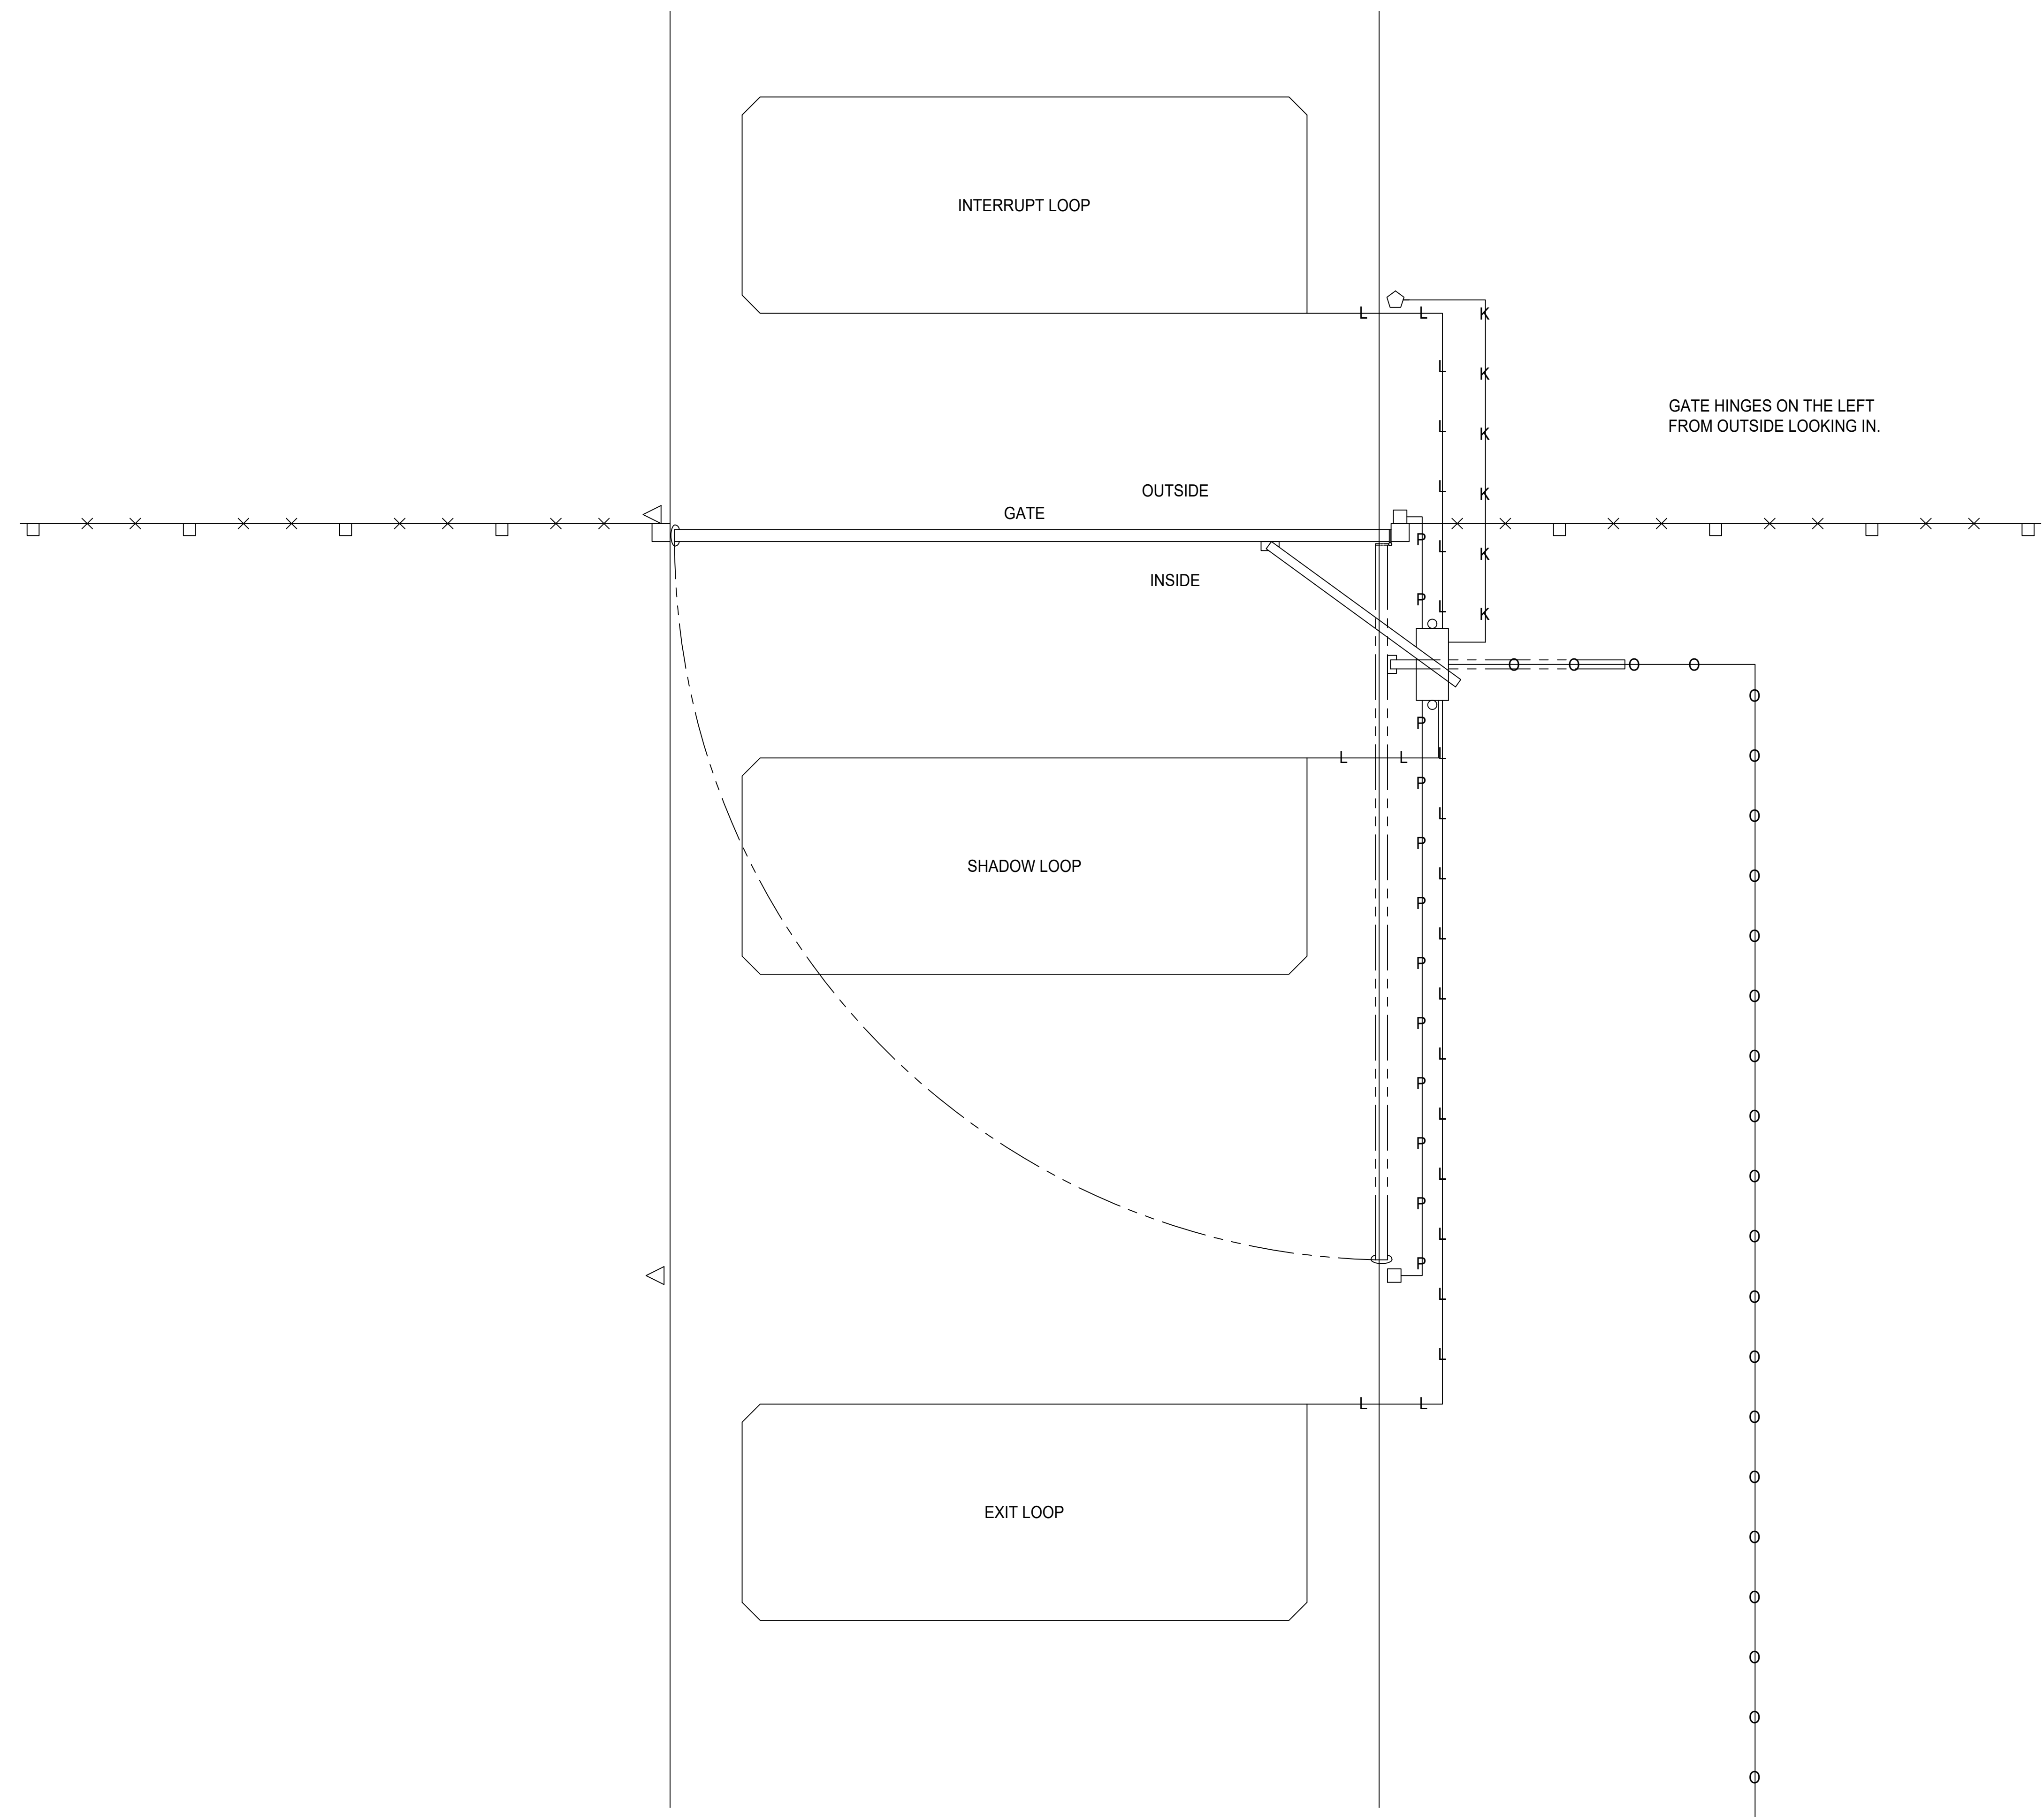

LEGEND	
	OPERATOR
	KEYPAD
	REFLECTOR
	PHOTOEYE
	KEYPAD WIRE
	LOOP WIRE
	PHOTOEYE WIRE
	HIGH VOLTAGE WIRE
	FENCELINE
	GATE PATH

OPERATOR MFR.	MODEL
LIFTMASTER	SL585
	SL595
LINEAR	HSLG
	GSLG
	VS-GSLG
HYSECURITY	SLIDESMART HD-15F
	SLIDESMART HD25
	SLIDESMART HD30

**SINGLE SWING GATE
ELECTRICAL REQUIREMENT DRAWING
LIFTMASTER, LINEAR AND HYSECURITY**