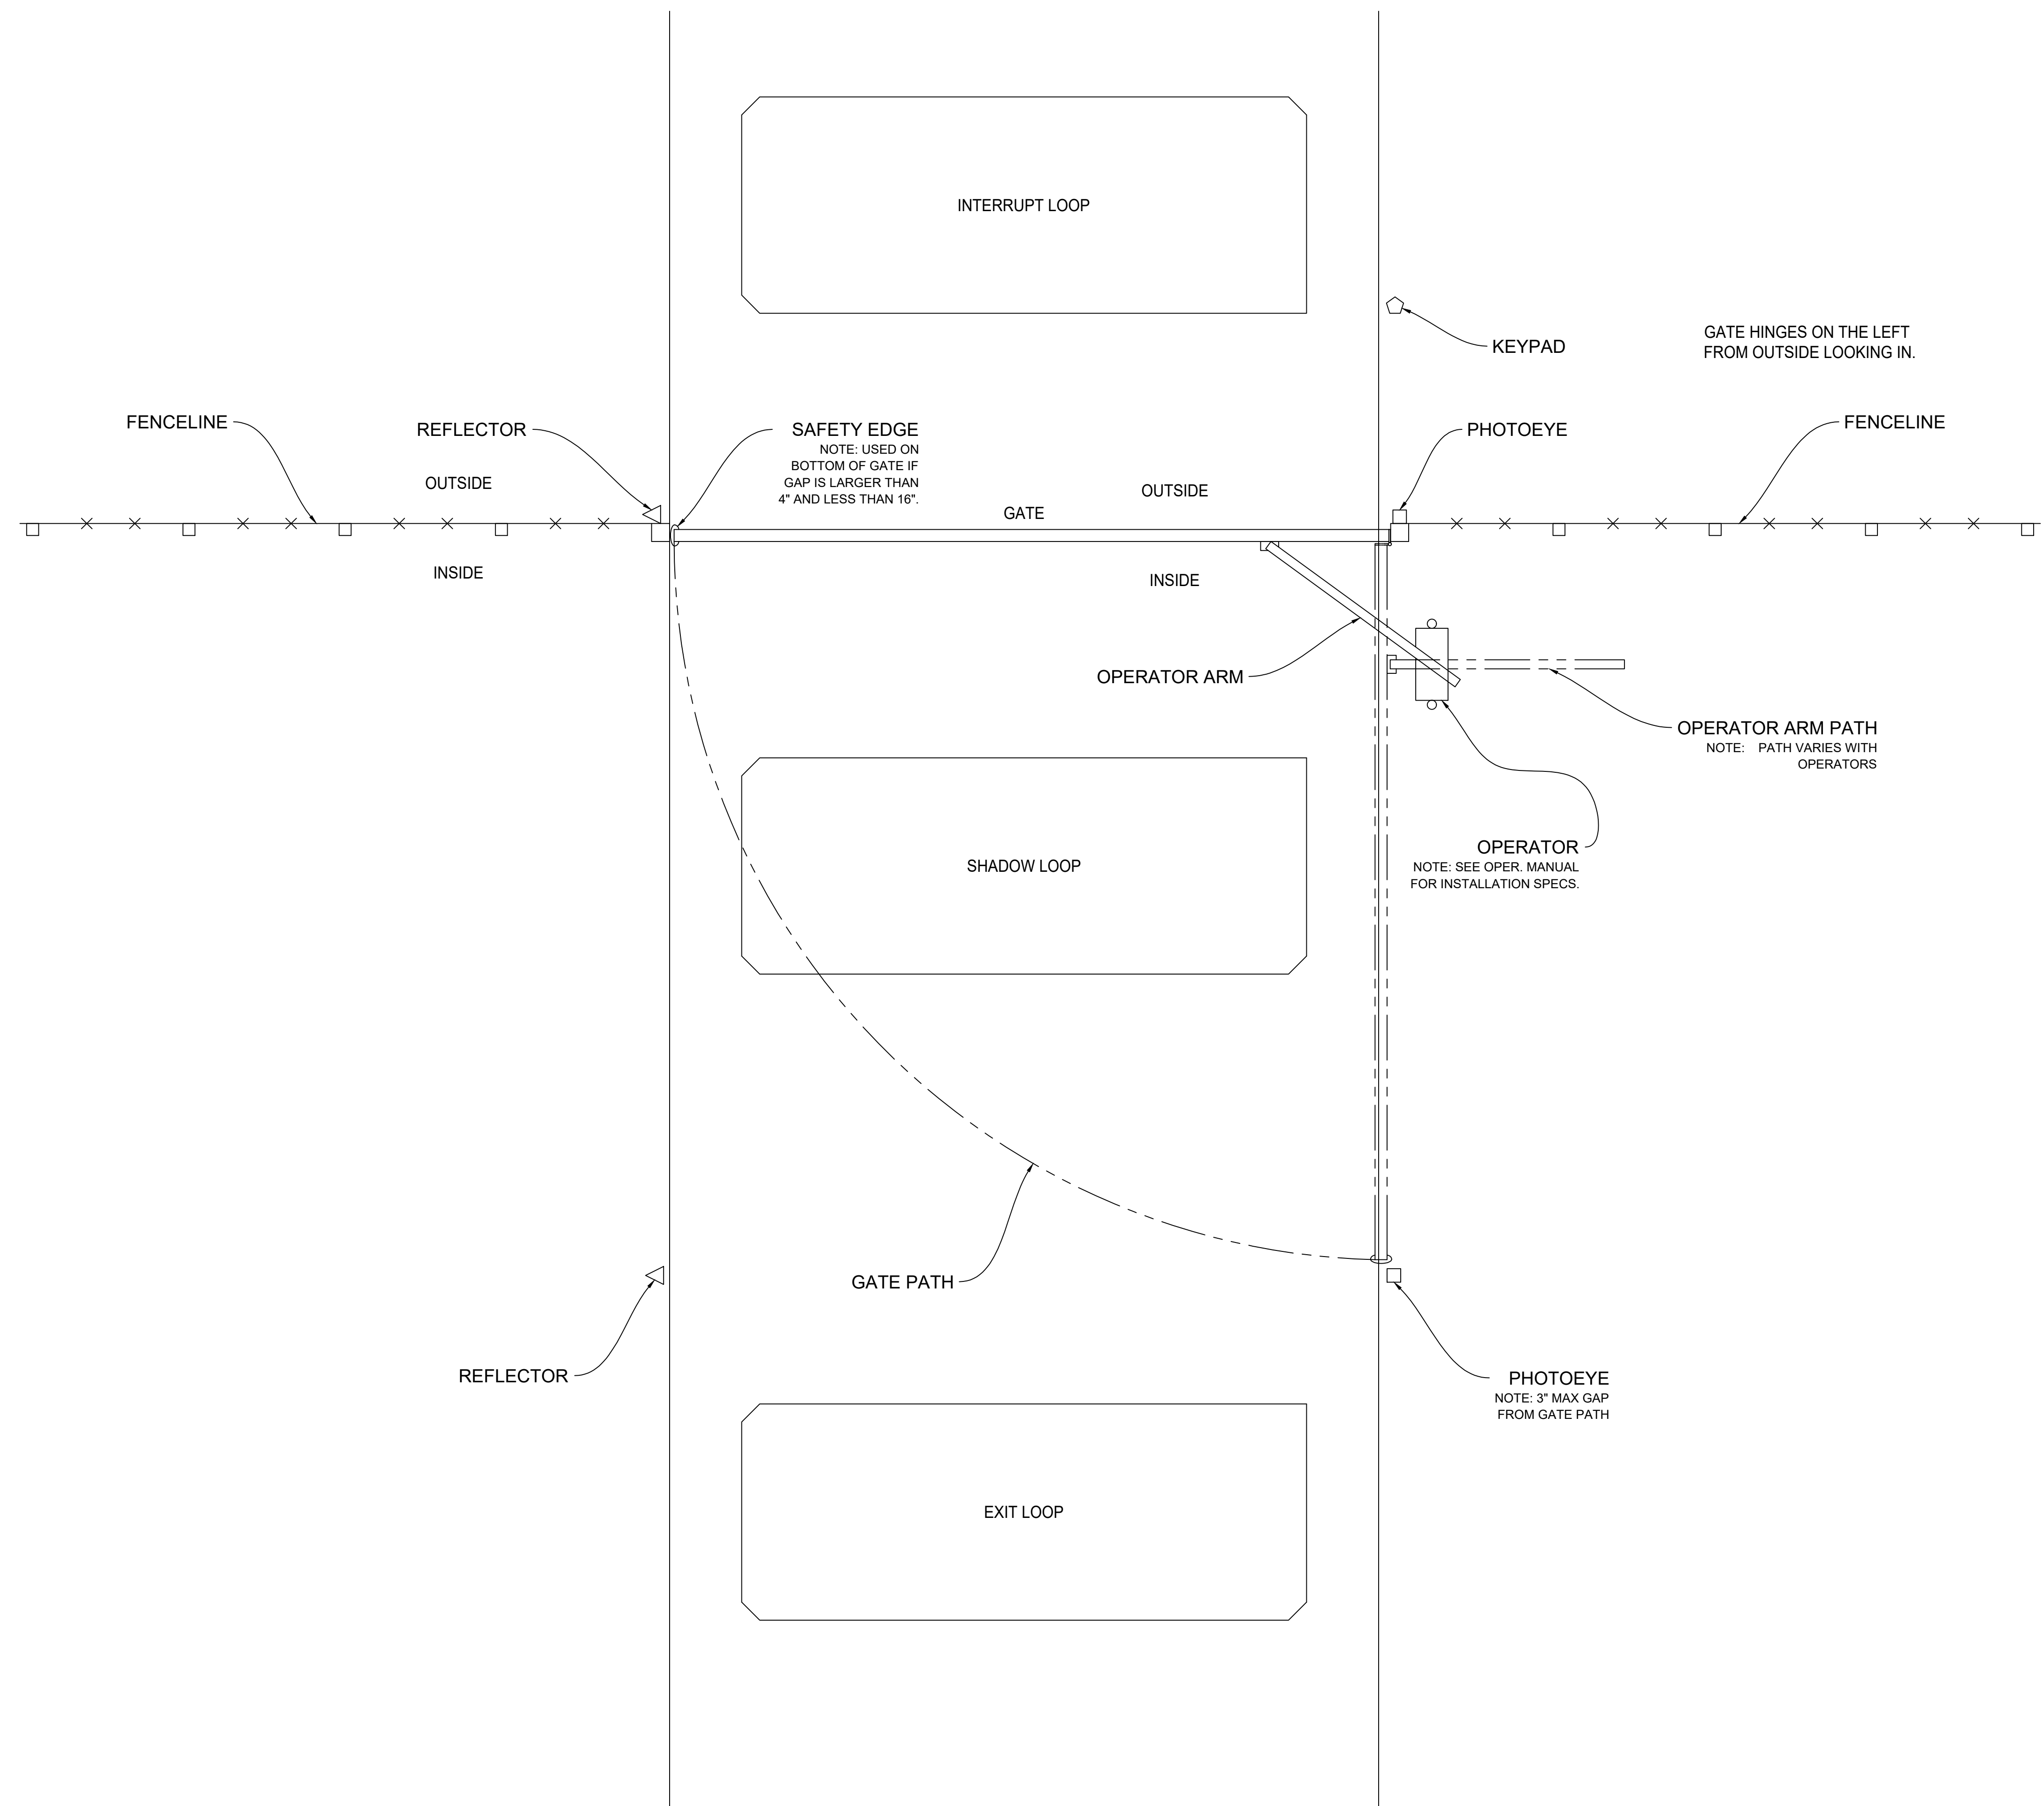

LEGEND	
	OPERATOR
	KEYPAD
	REFLECTOR
	PHOTOEYE
	FENCELINE
	GATE PATH

OPERATOR MFR.	MODEL
LIFTMASTER	SL585
	SL595
LINEAR	HSLG
	GSLG
	VS-GSLG
HYSECURITY	SLIDESMART HD-15F
	SLIDESMART HD25
	SLIDESMART HD30

**SINGLE SWING GATE
EQUIPMENT CALL-OUT DRAWING
LIFTMASTER, LINEAR AND HYSECURITY**