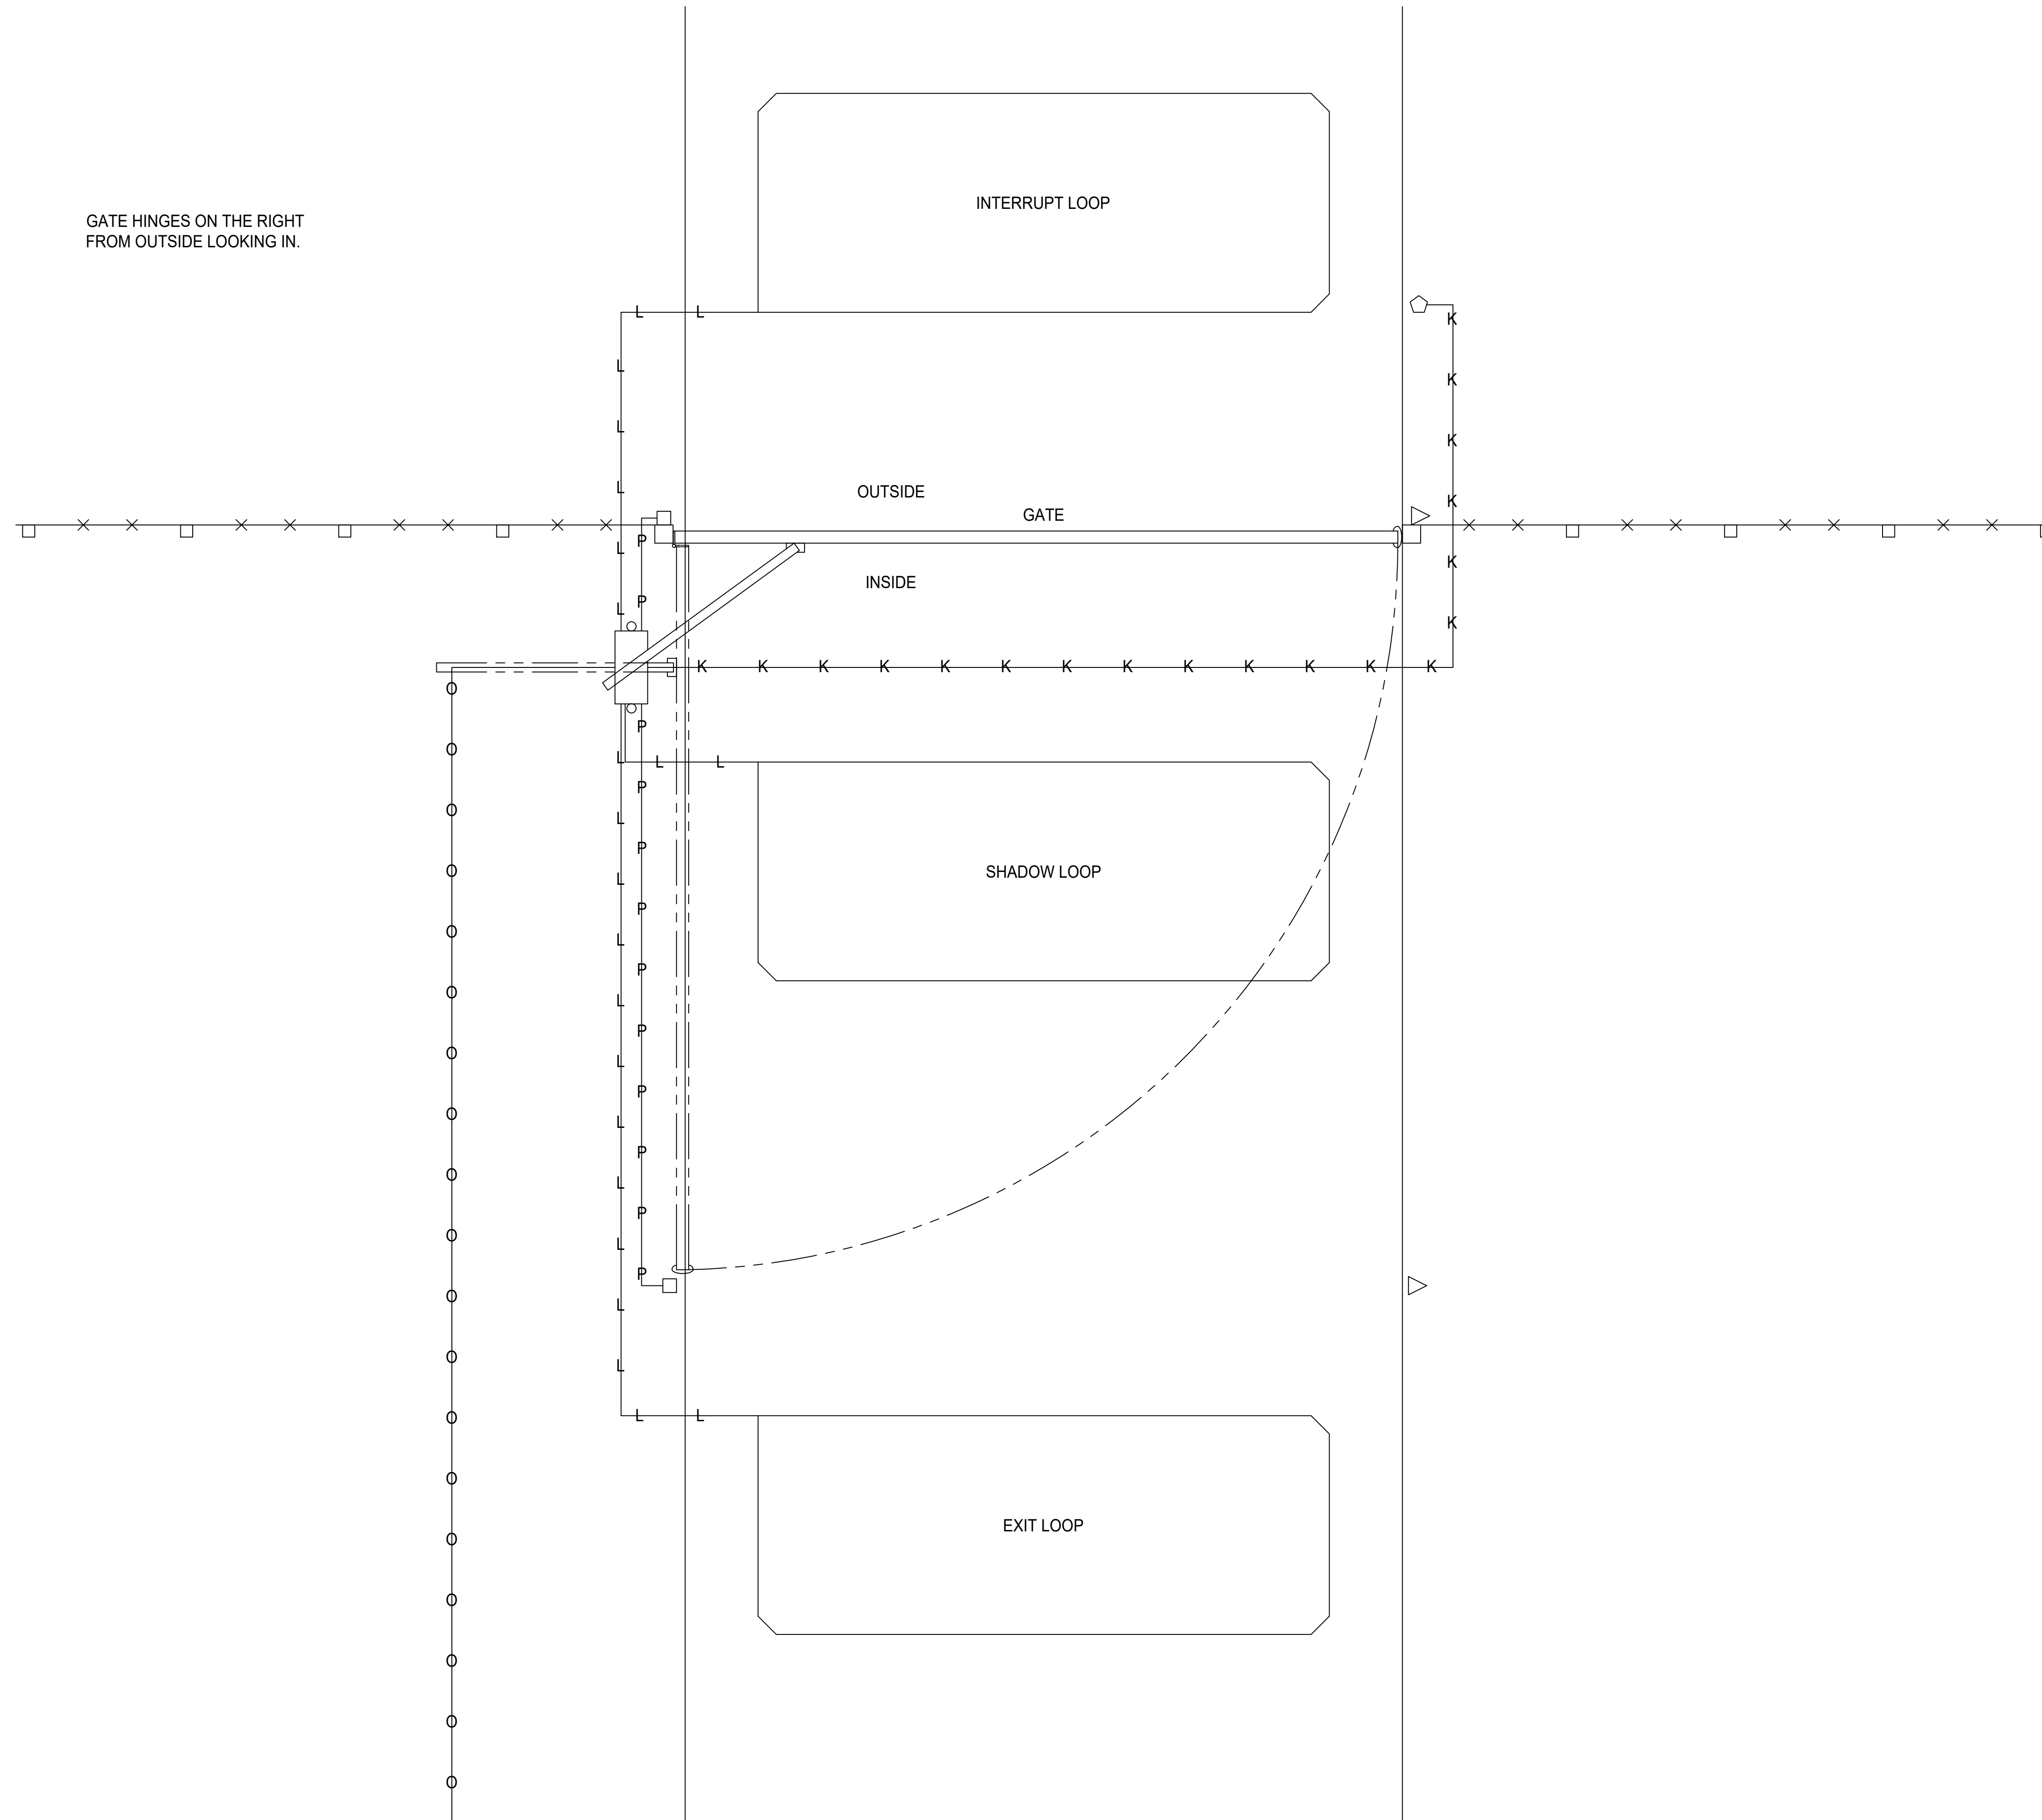

GATE HINGES ON THE RIGHT
FROM OUTSIDE LOOKING IN.

LEGEND	
	OPERATOR
	KEYPAD
	REFLECTOR
	PHOTOEYE
	KEYPAD WIRE
	LOOP WIRE
	PHOTOEYE WIRE
	HIGH VOLTAGE WIRE
	FENCELINE
	GATE PATH

OPERATOR MFR.	MODEL
LIFTMASTER	SL585
	SL595
LINEAR	HSLG
	GSLG
	VS-GSLG
HYSECURITY	SLIDESMART HD-15F
	SLIDESMART HD25
	SLIDESMART HD30

**SINGLE SWING GATE (RIGHT)
ELECTRICAL REQUIREMENT DRAWING
LIFTMASTER, LINEAR AND HYSECURITY**