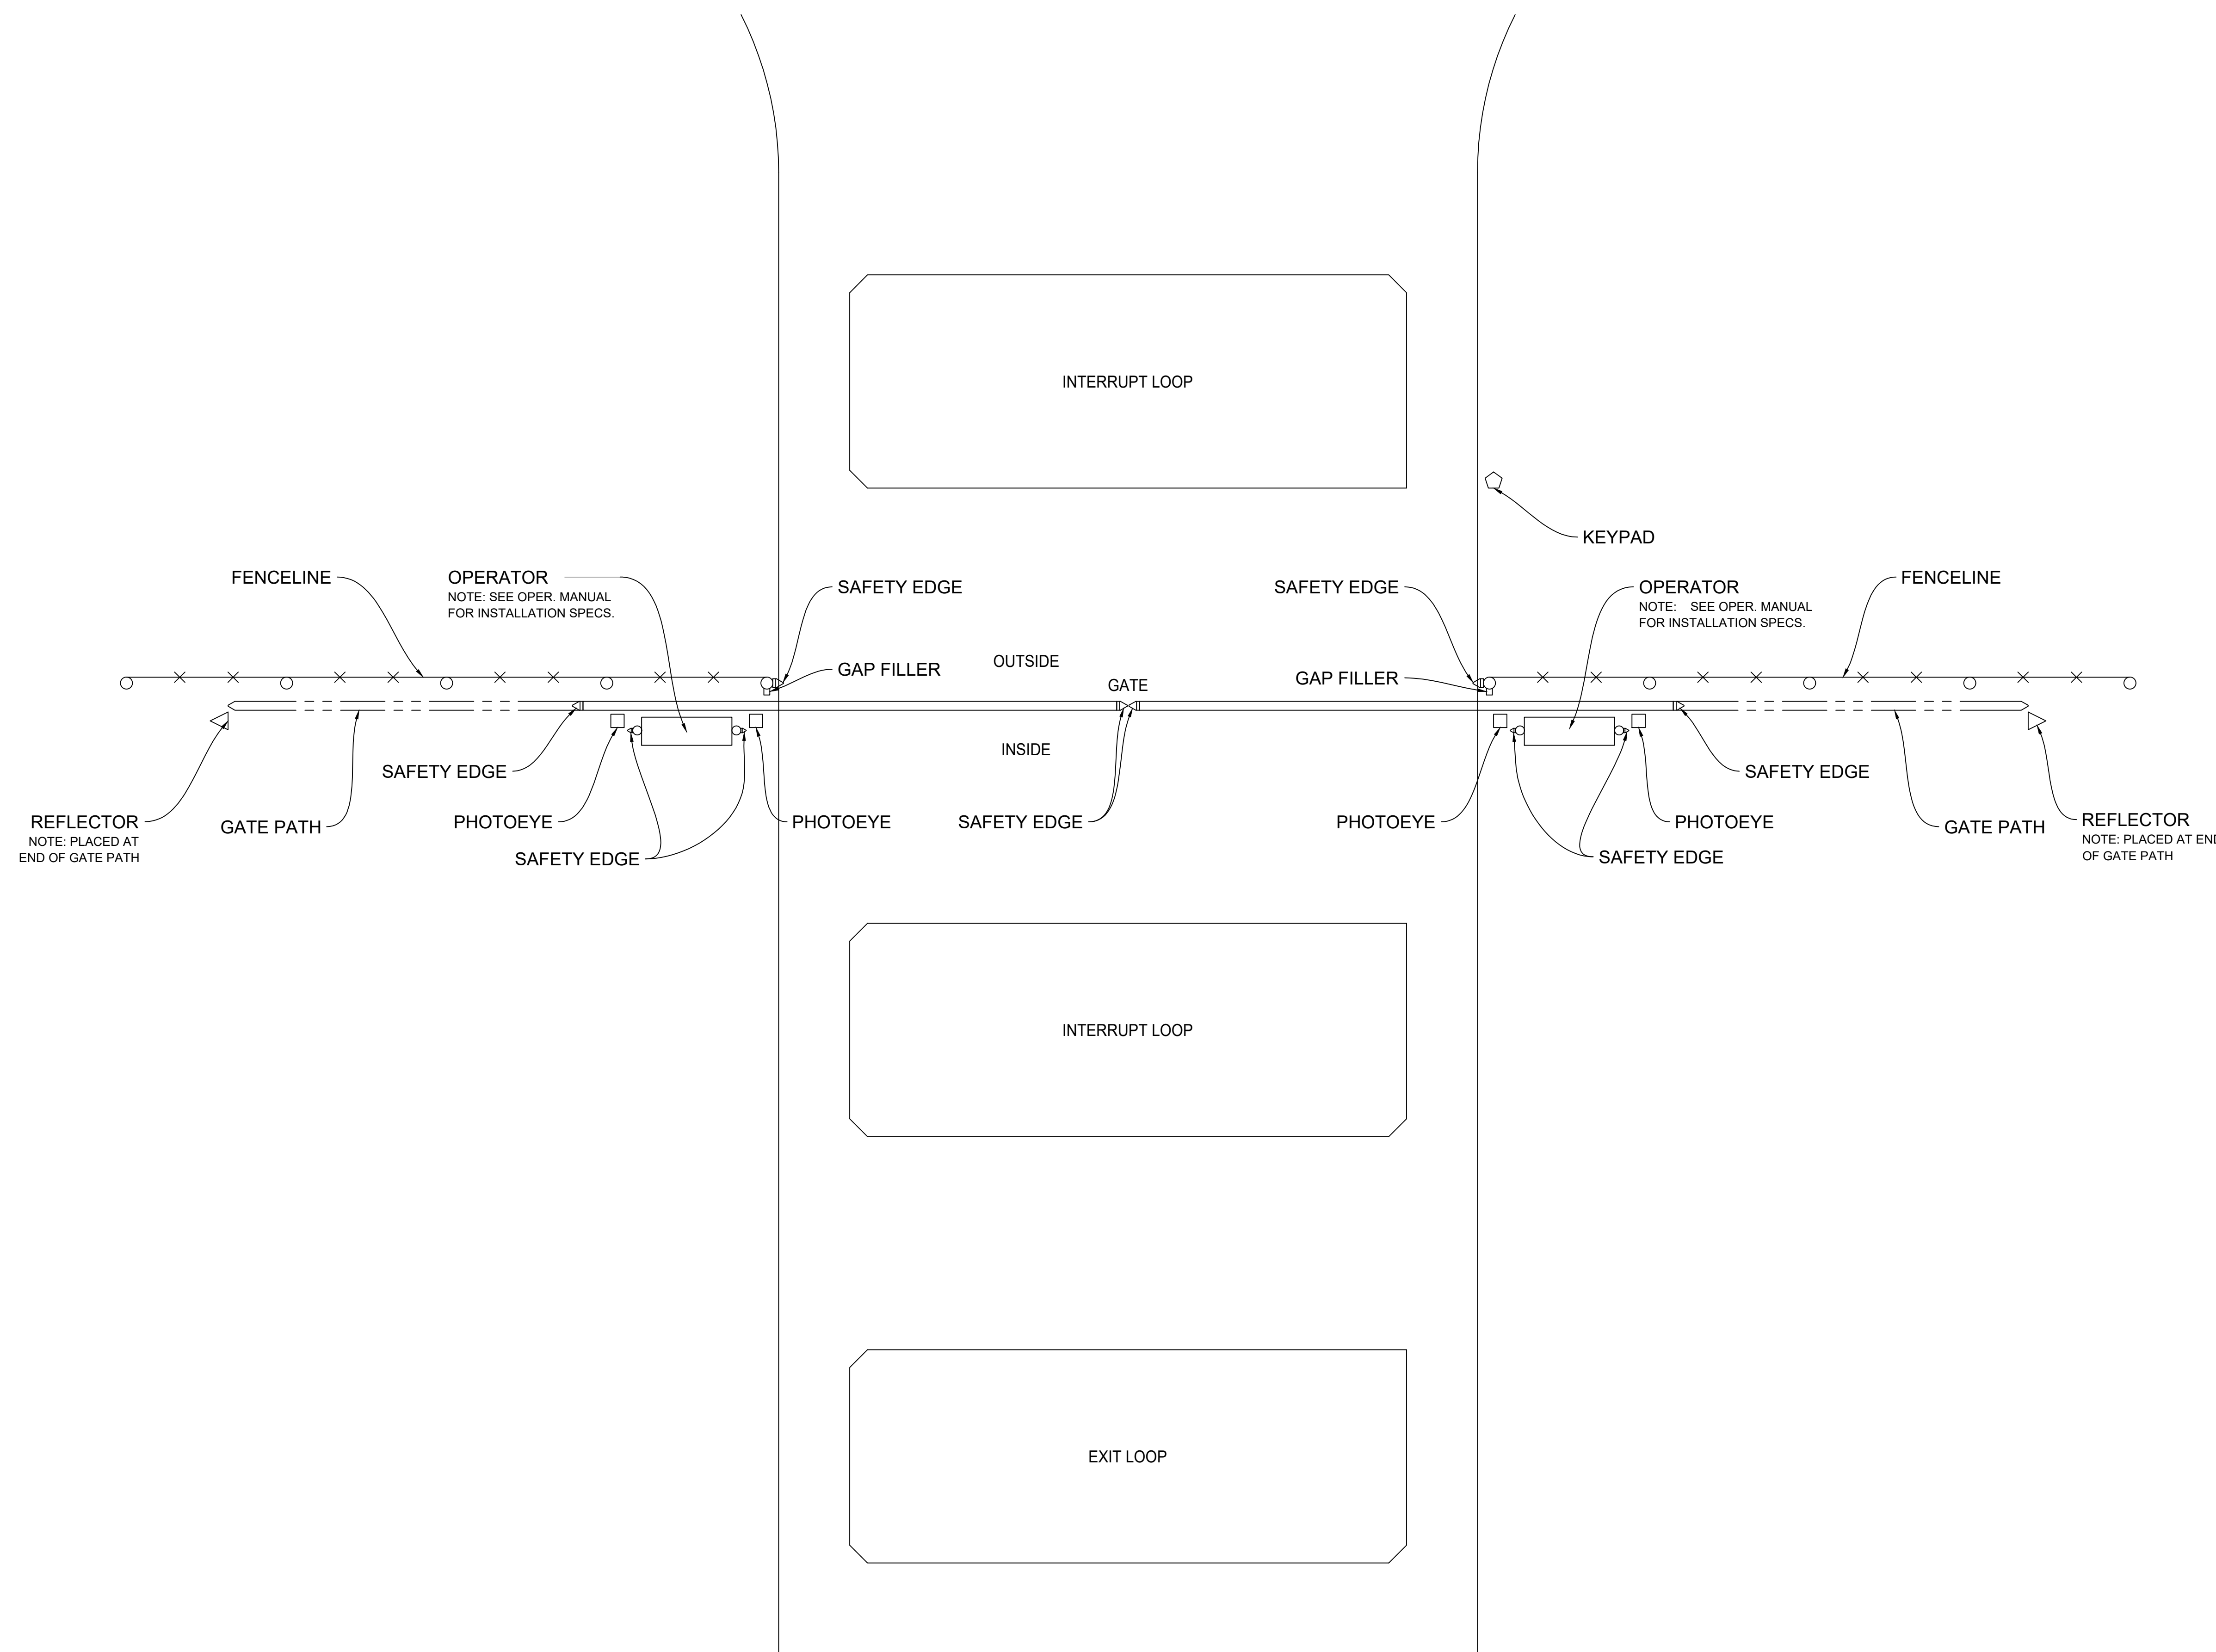

LEGEND	
	OPERATOR
	KEYPAD
	REFLECTOR
	PHOTOEYE
	FENCELINE
	GATE PATH

OPERATOR MFR.	MODEL
LIFTMASTER	SL585
	SL595
LINEAR	HSLG
	GSLG
	VS-GSLG
HYSECURITY	SLIDESMART HD-15F
	SLIDESMART HD25
	SLIDESMART HD30

**DOUBLE SLIDE CANTILEVER GATE
EQUIPMENT CALL-OUT DRAWING
LIFTMASTER, LINEAR AND HYSECURITY**

AMERICAN FENCE PROJECT #	CLIENT PROJECT #
REFERENCE JOB #	
CHKD BY: .	SCALE: N.T.S. DRAWN: PB DATE: 06/22/2020 REV: . SHEET # 01