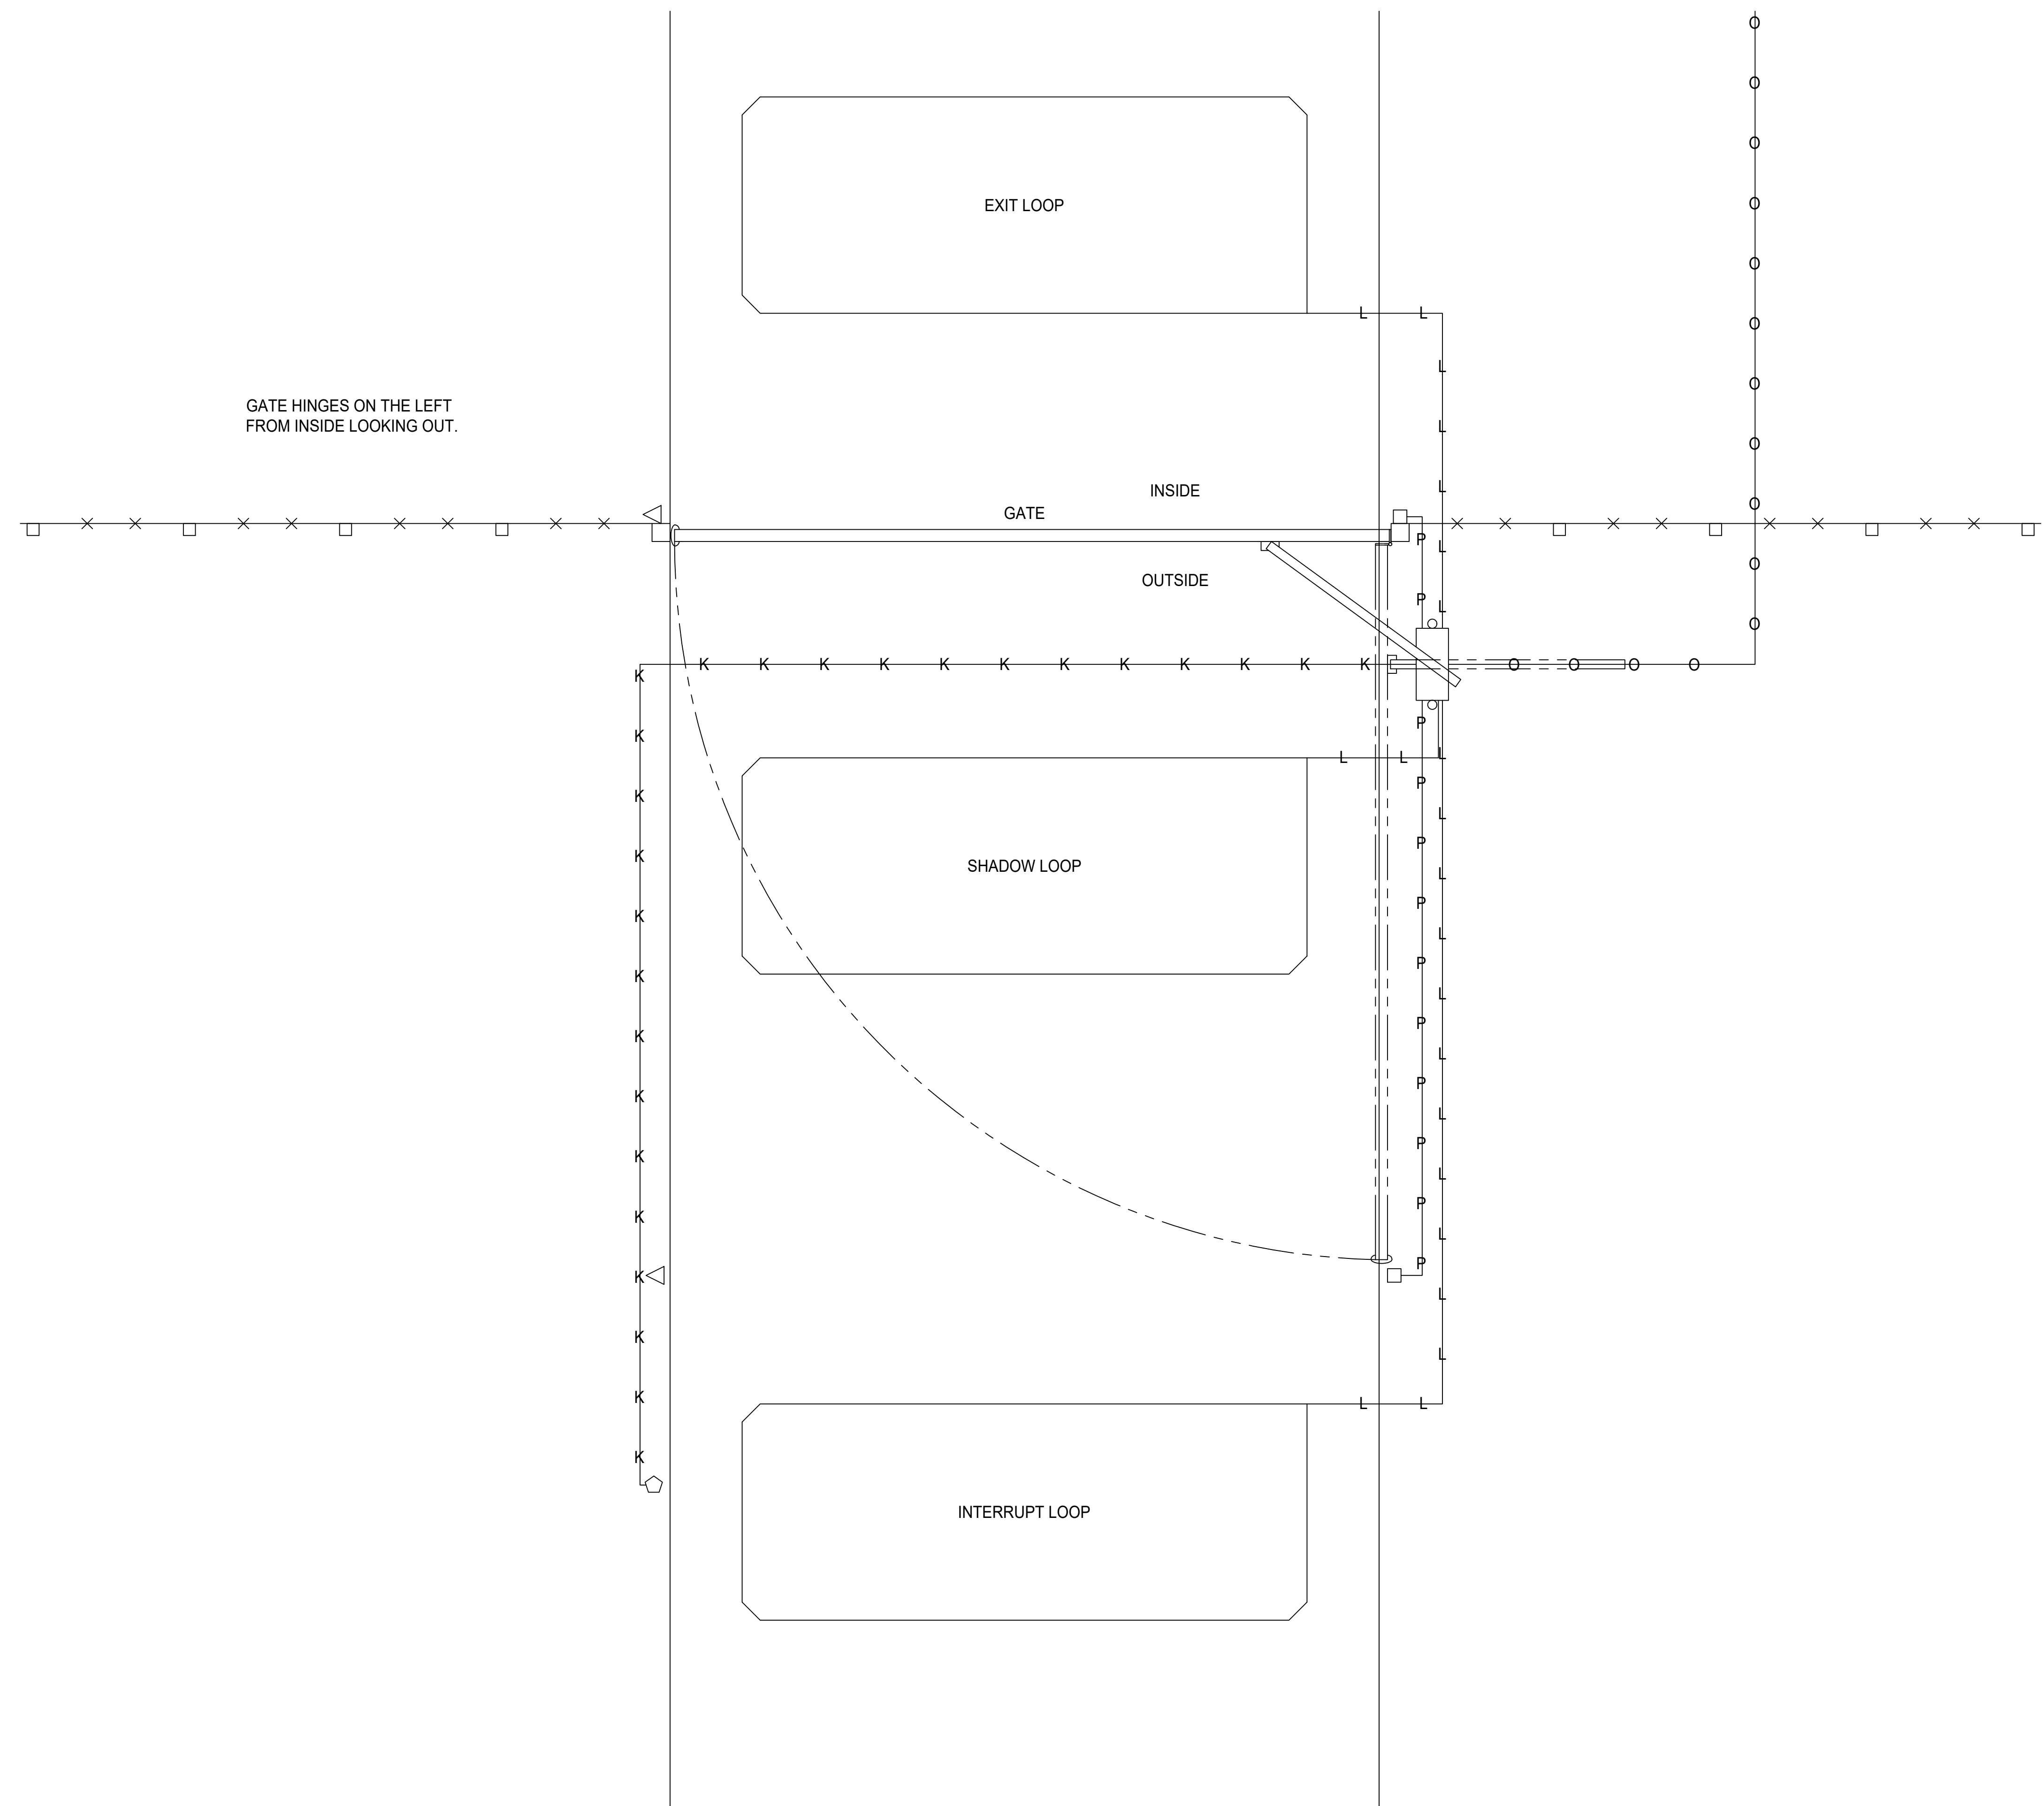

LEGEND	
	OPERATOR
	KEYPAD
	REFLECTOR
	PHOTOEYE
	KEYPAD WIRE
	LOOP WIRE
	PHOTOEYE WIRE
	HIGH VOLTAGE WIRE
	FENCELINE
	GATE PATH

OPERATOR MFR.	MODEL
LIFTMASTER	SL585
	SL595
LINEAR	HSLG
	GSLG
	VS-GSLG
HYSECURITY	SLIDESMART HD-15F
	SLIDESMART HD25
	SLIDESMART HD30

**SINGLE SWING GATE  
ELECTRICAL REQUIREMENT DRAWING  
LIFTMASTER, LINEAR AND HYSECURITY  
OUTSIDE SWINGING GATE**