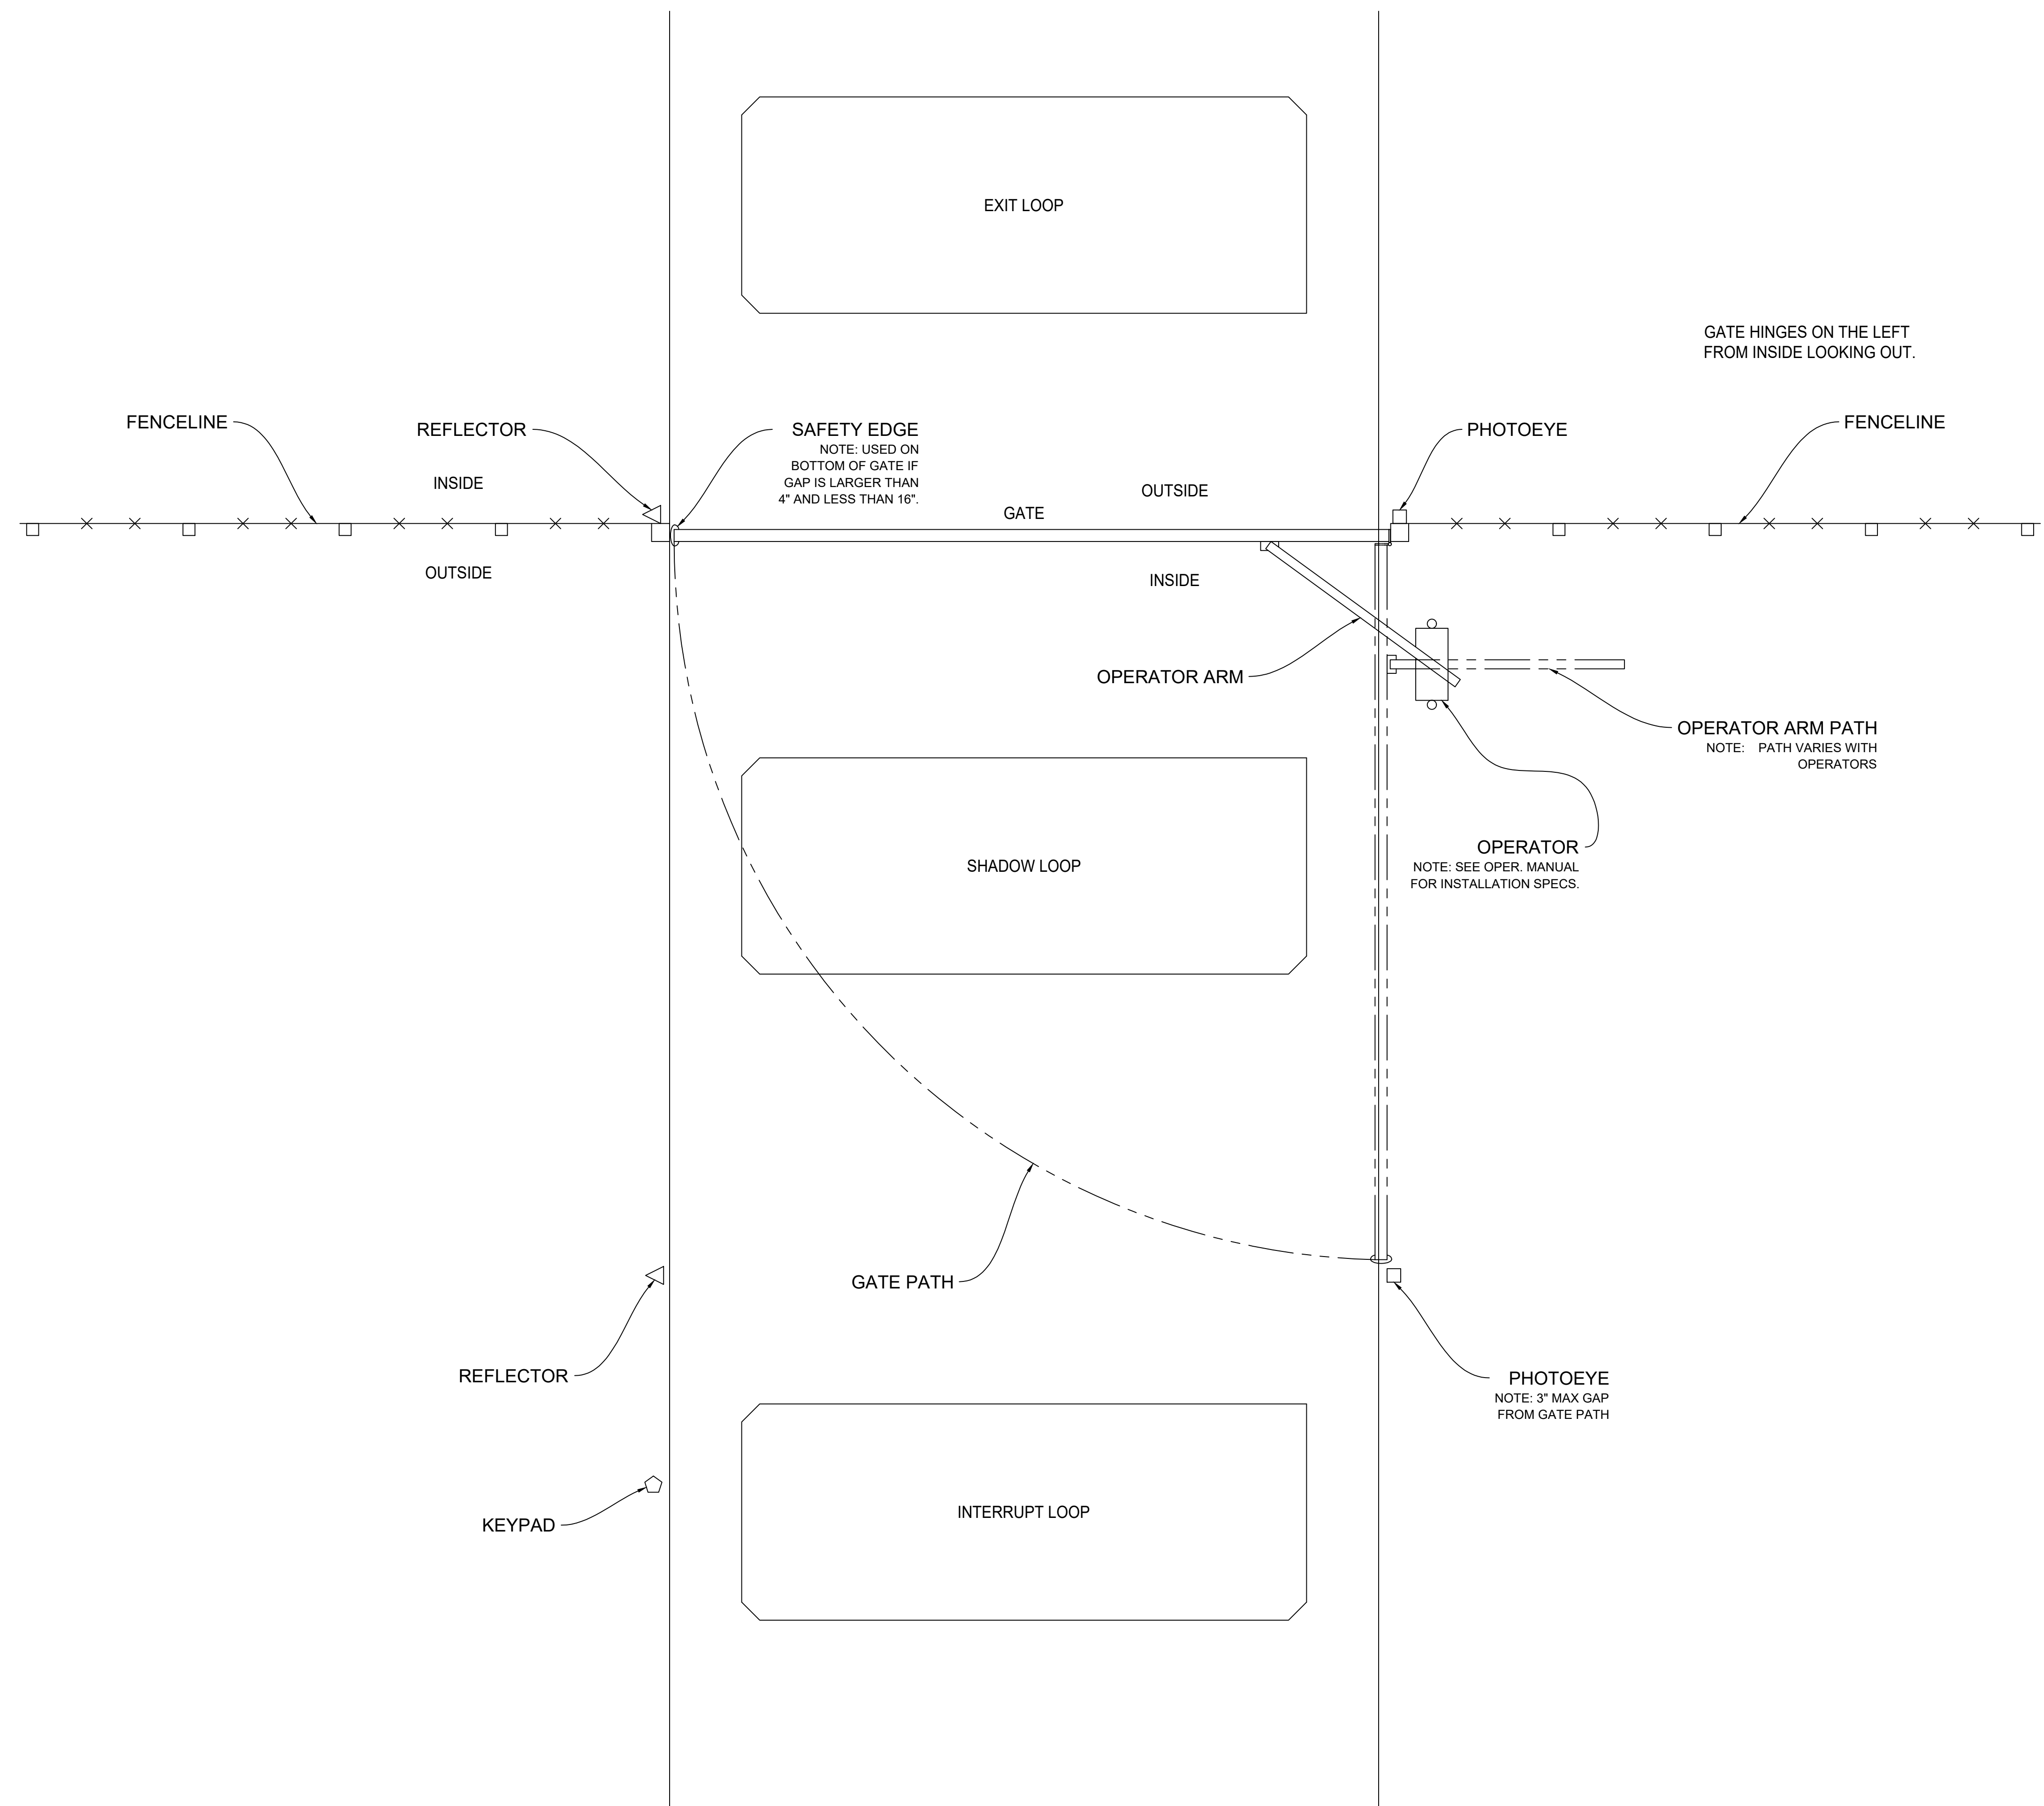

LEGEND	
	OPERATOR
	KEYPAD
	REFLECTOR
	PHOTOEYE
	FENCELINE
	GATE PATH

OPERATOR MFR.	MODEL
LIFTMASTER	SL585
	SL595
LINEAR	HSLG
	GSLG
	VS-GSLG
HYSECURITY	SLIDESMART HD-15F
	SLIDESMART HD25
	SLIDESMART HD30

**SINGLE SWING GATE
EQUIPMENT CALL-OUT DRAWING
LIFTMASTER, LINEAR AND HYSECURITY
OUTSIDE SWINGING GATE**