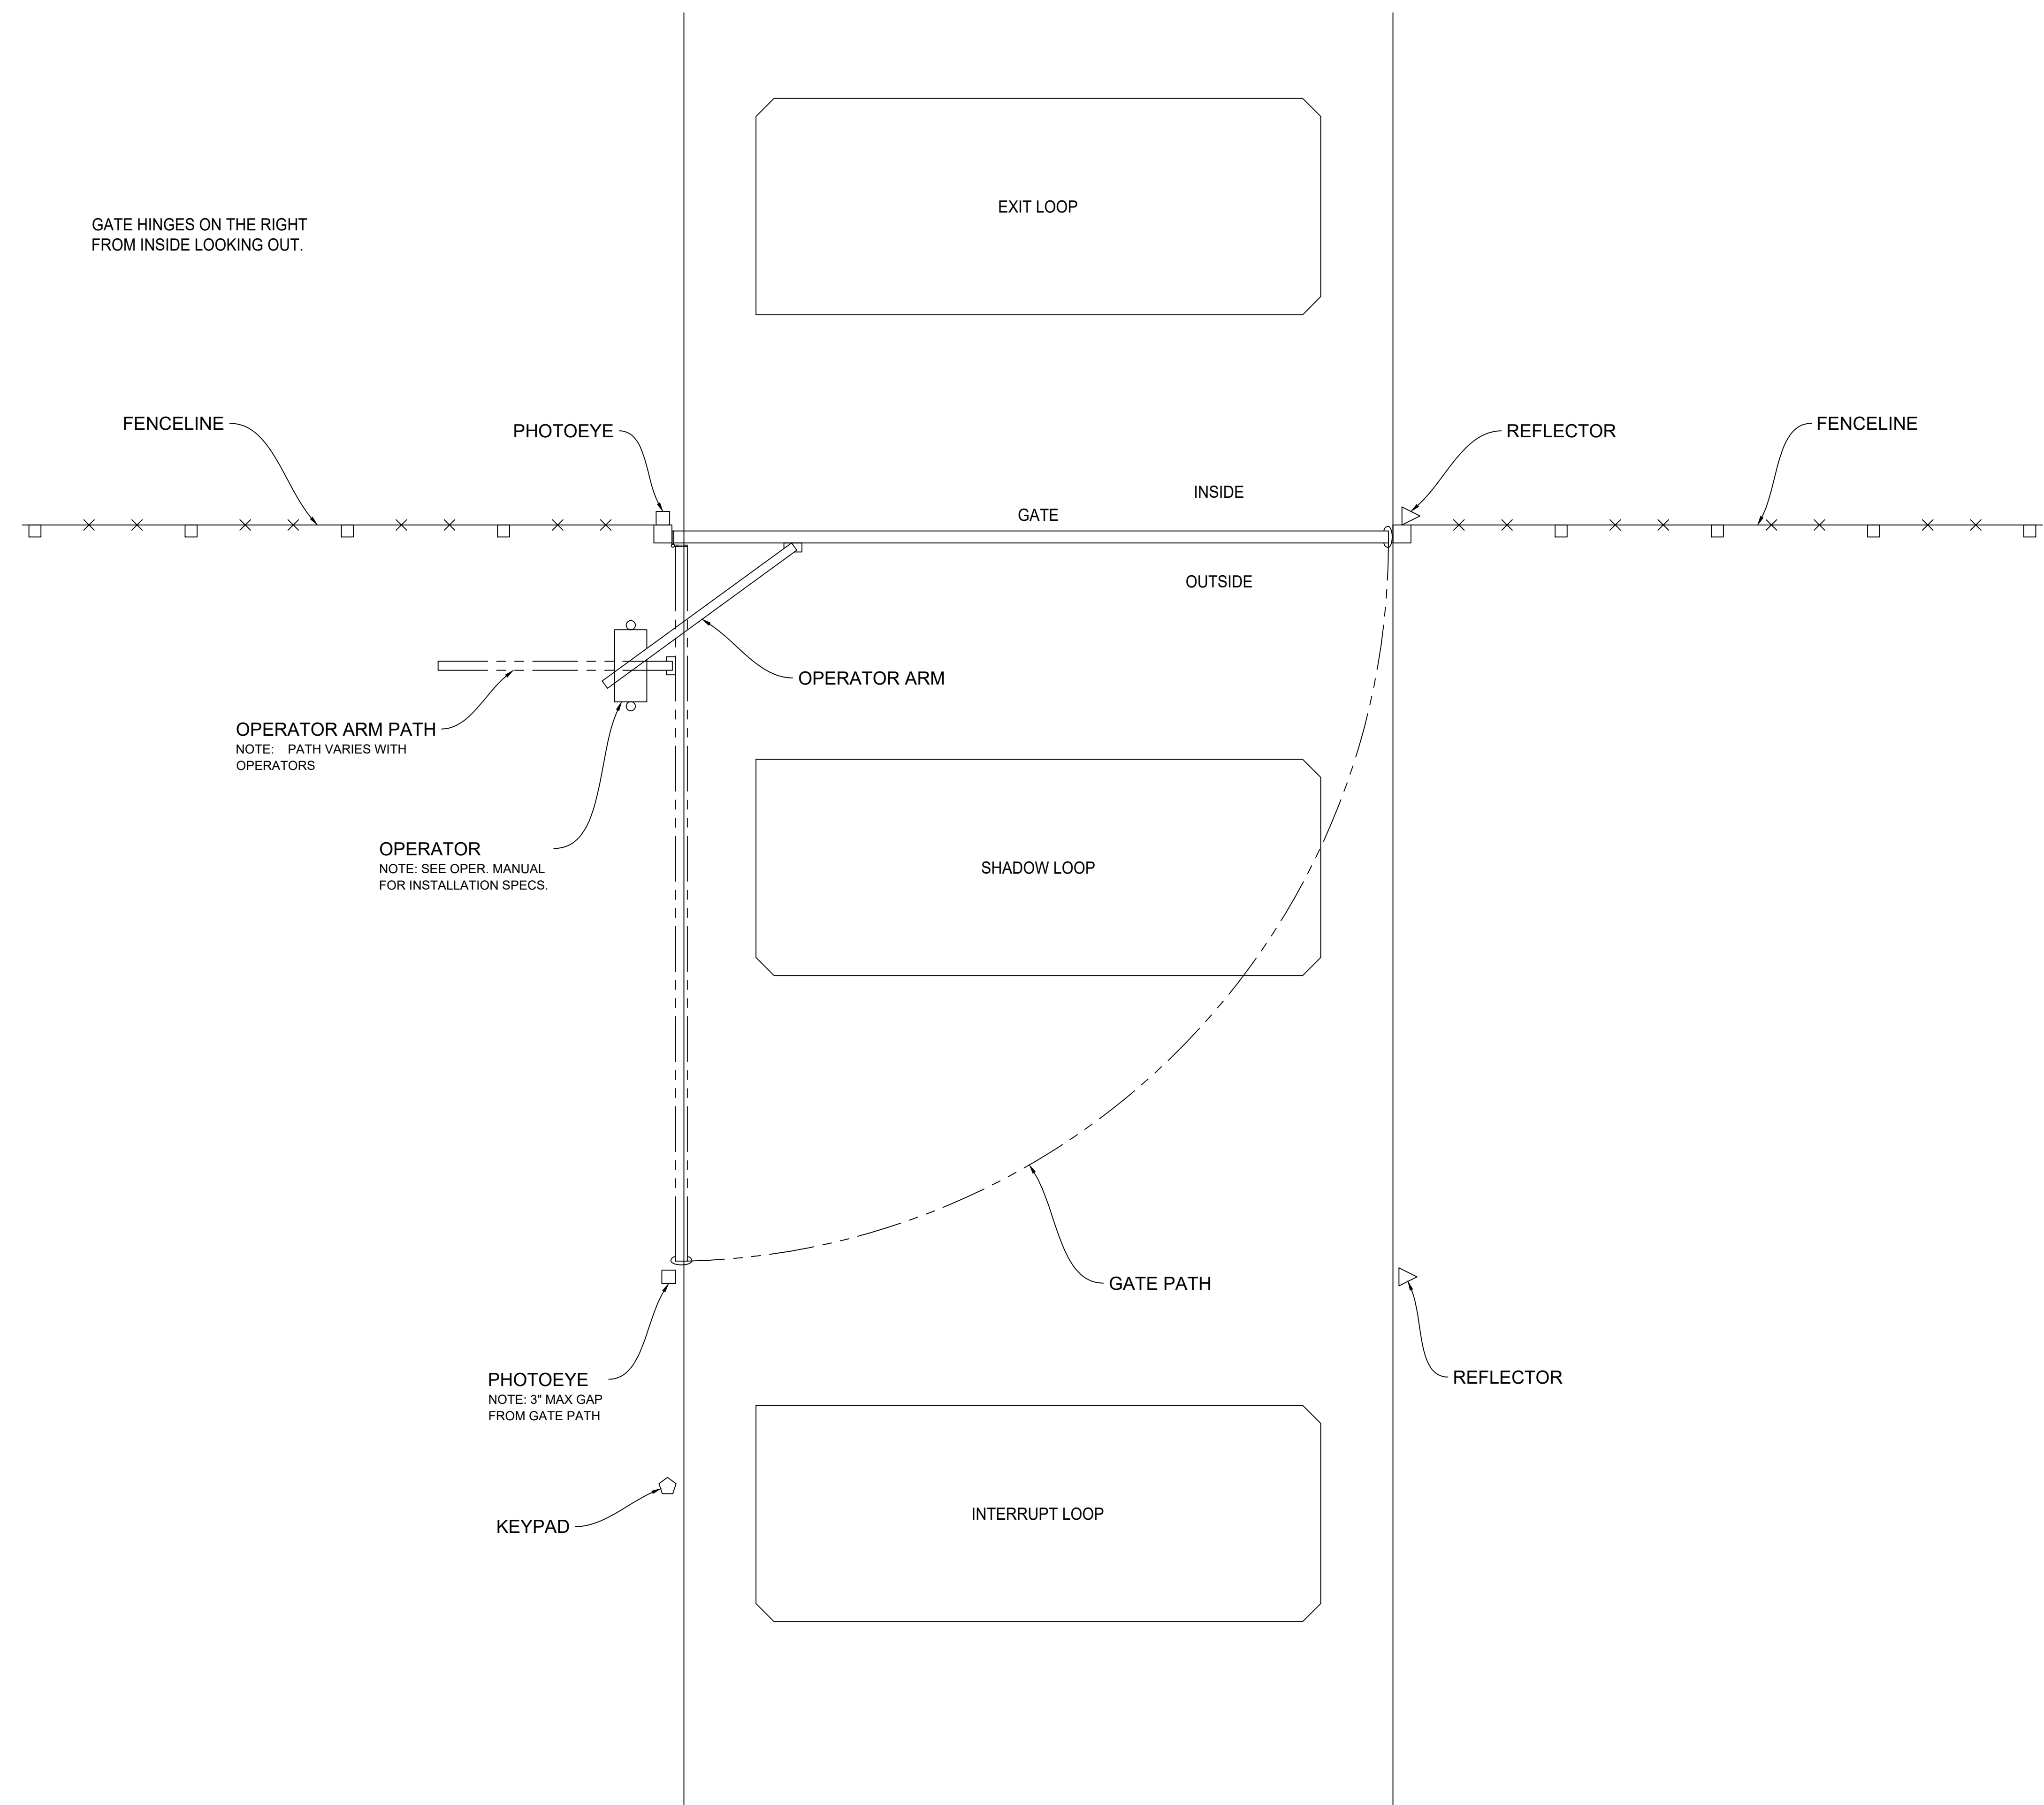

LEGEND	
	OPERATOR
	KEYPAD
	REFLECTOR
	PHOTOEYE
	FENCELINE
	GATE PATH

OPERATOR MFR.	MODEL
LIFTMASTER	SL585
	SL595
LINEAR	HSLG
	GSLG
	VS-GSLG
HYSECURITY	SLIDESMART HD-15F
	SLIDESMART HD25
	SLIDESMART HD30

**SINGLE SWING GATE (RIGHT)
EQUIPMENT CALL-OUT DRAWING
LIFTMASTER, LINEAR AND HYSECURITY
OUTSIDE SWINGING GATE**